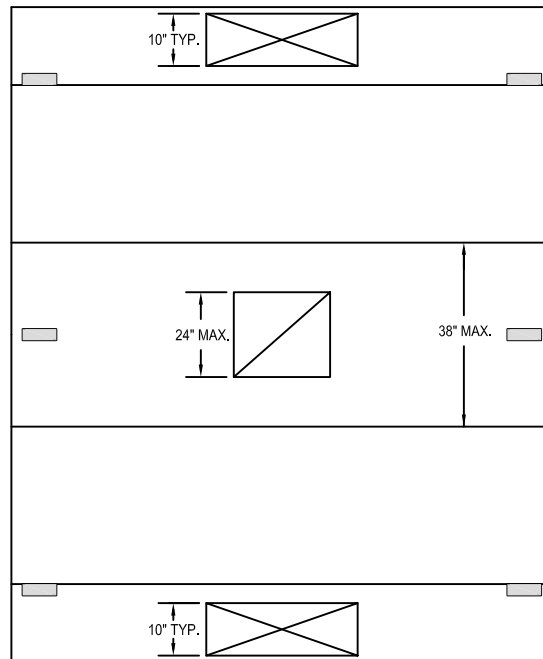

Model: TF
(Tri-Flow)

V-BANK ISLAND STYLE

SECTION VIEW

PLAN VIEW

HANGER LOCATION

LEGEND	
EXHAUST COLLAR	
SUPPLY COLLAR	
HANGER	