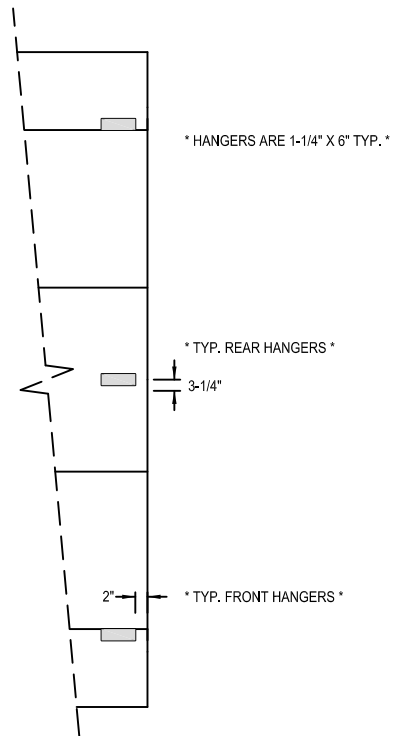

Model: TF
(Tri-Flow)

V-BANK ISLAND STYLE

SECTION VIEW

PLAN VIEW

HANGER LOCATION

LEGEND	
EXHAUST COLLAR	
SUPPLY COLLAR	
HANGER	