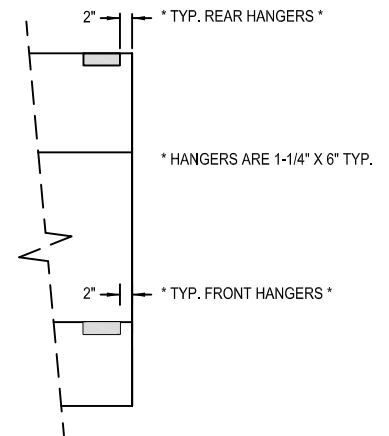

Model: TFOH
(Tri-Flow Oven Hood)

WALL MOUNTED

SECTION VIEW

LEGEND	
EXHAUST COLLAR	
SUPPLY COLLAR	
HANGER	

PLAN VIEW

HANGER LOCATION