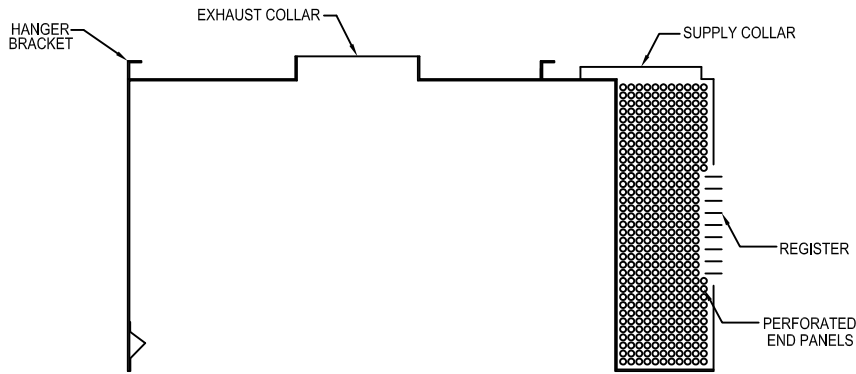

Model: TFOH
(Tri-Flow Oven Hood)

WALL MOUNTED

SECTION VIEW

LEGEND	
EXHAUST COLLAR	
SUPPLY COLLAR	
HANGER	

PLAN VIEW

HANGER LOCATION