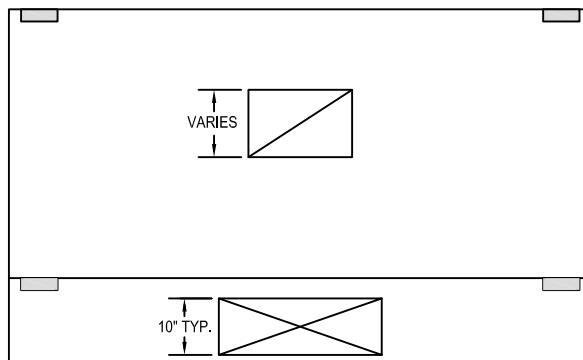

Model: TFOH
(Tri-Flow Oven Hood)

WALL MOUNTED

SECTION VIEW

LEGEND	
EXHAUST COLLAR	
SUPPLY COLLAR	
HANGER	

PLAN VIEW

HANGER LOCATION