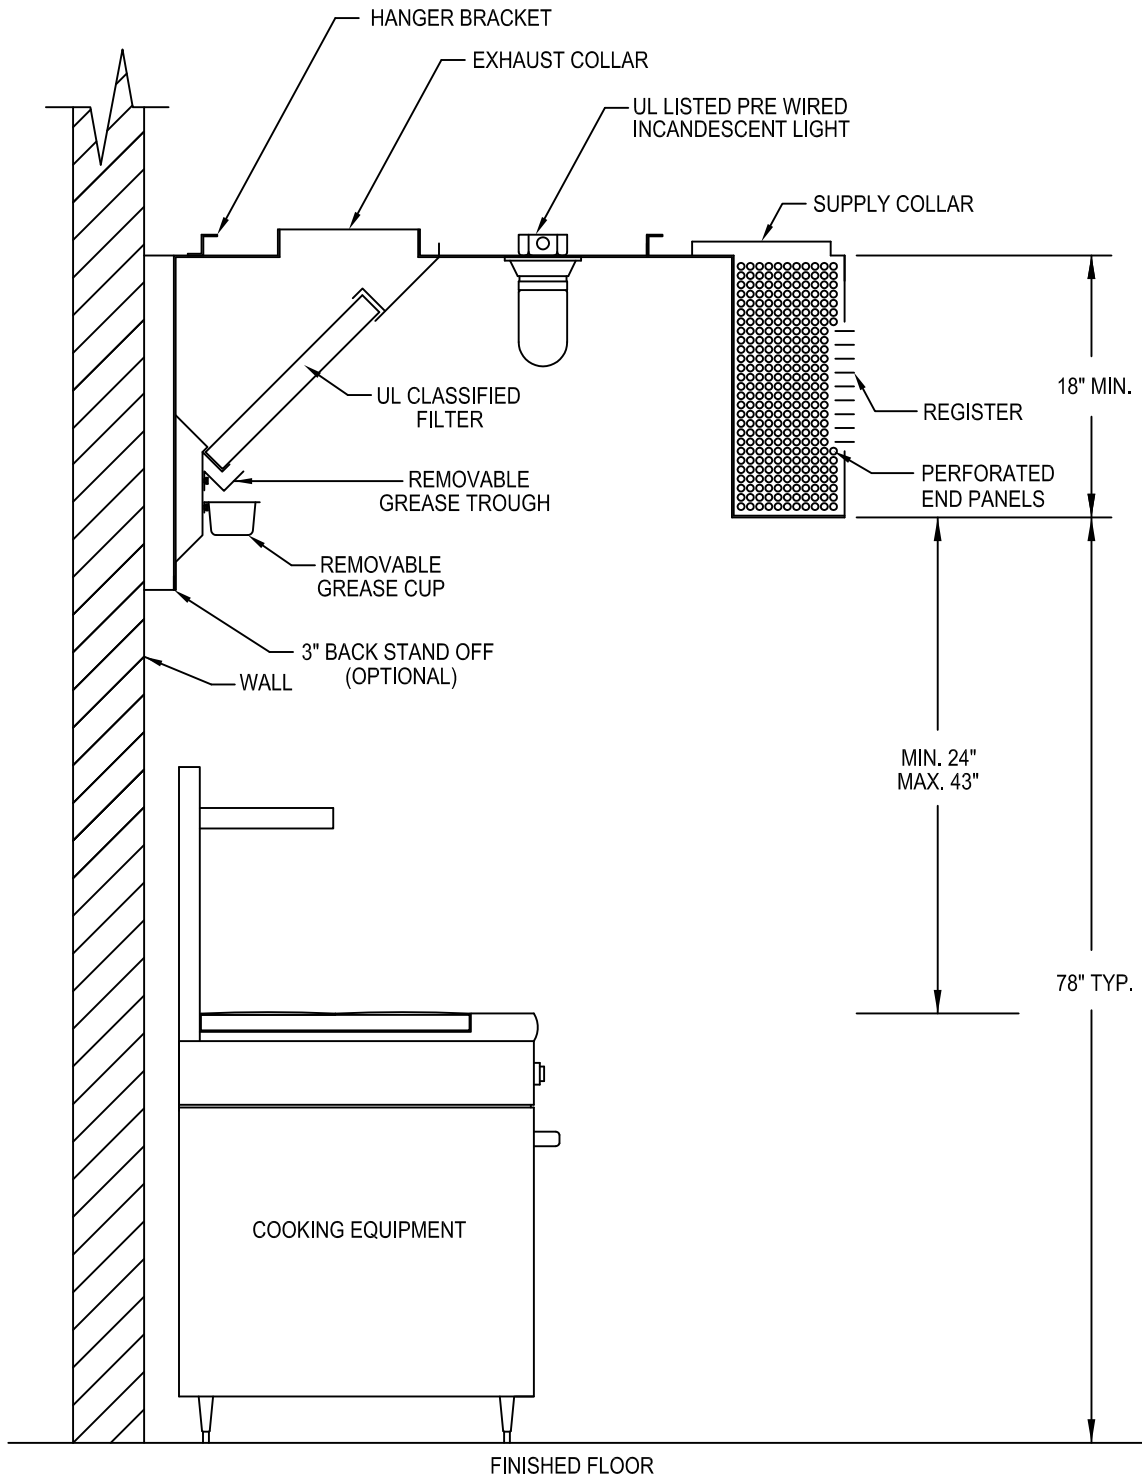

Model: TFLC  
(Tri-Flow Low Ceiling)

LARKIN INDUSTRIES, INC. - 114 David Green Road - Birmingham, AL 35244