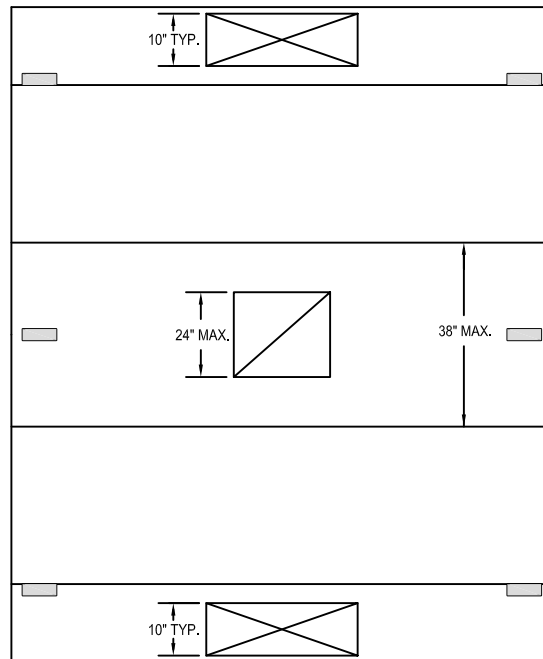

Model: TFLC
(Tri-Flow Low Ceiling)

V-BANK ISLAND STYLE

SECTION VIEW

PLAN VIEW

HANGER LOCATION

LEGEND	
EXHAUST COLLAR	
SUPPLY COLLAR	
HANGER	