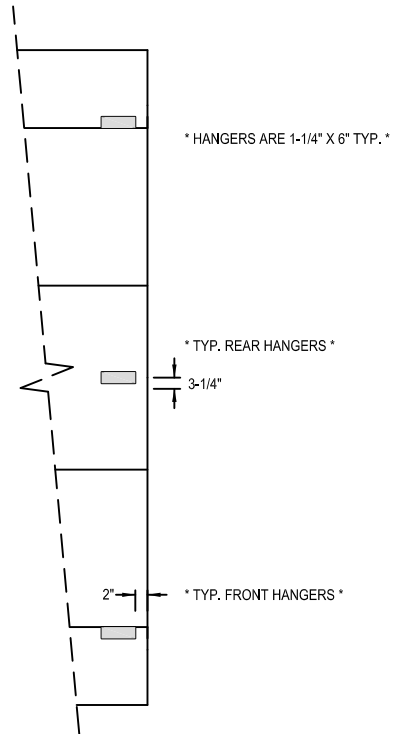

Model: TFLC
(Tri-Flow Low Ceiling)

V-BANK ISLAND STYLE

SECTION VIEW

PLAN VIEW

HANGER LOCATION

LEGEND	
EXHAUST COLLAR	
SUPPLY COLLAR	
HANGER	