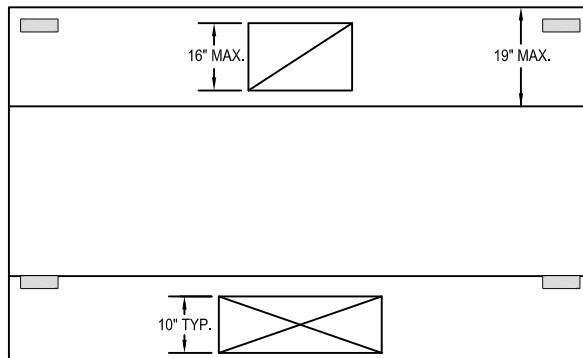

Model: TFLC
(Tri-Flow Low Ceiling)

WALL MOUNTED

SECTION VIEW

PLAN VIEW

HANGER LOCATION