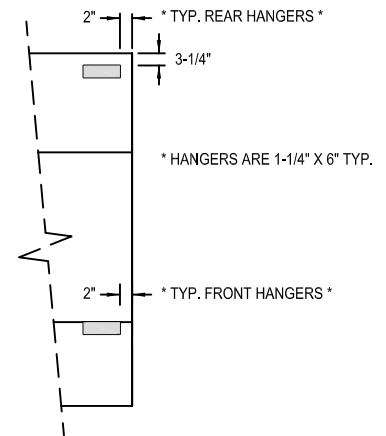

Model: TFLC
(Tri-Flow Low Ceiling)

WALL MOUNTED

SECTION VIEW

PLAN VIEW

HANGER LOCATION