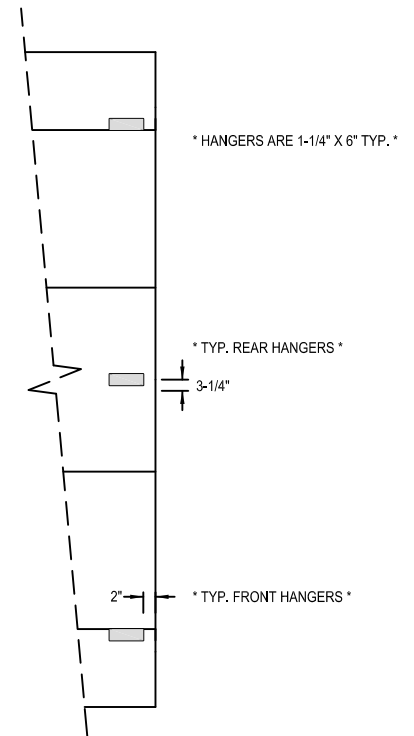

Model: SS  
(Smoke Sucker)

### V-BANK ISLAND STYLE

SECTION VIEW

PLAN VIEW

HANGER LOCATION

LEGEND	
EXHAUST COLLAR	
SUPPLY COLLAR	
HANGER	