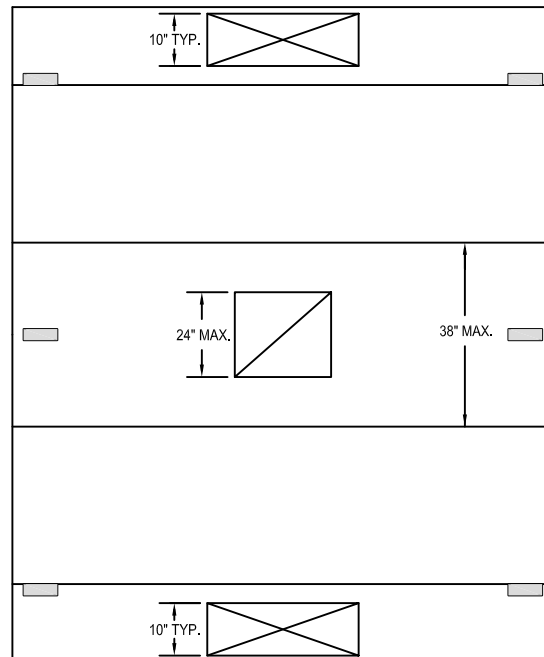

Model: SS  
(Smoke Sucker)

### V-BANK ISLAND STYLE

SECTION VIEW

PLAN VIEW

HANGER LOCATION

LEGEND	
EXHAUST COLLAR	
SUPPLY COLLAR	
HANGER	