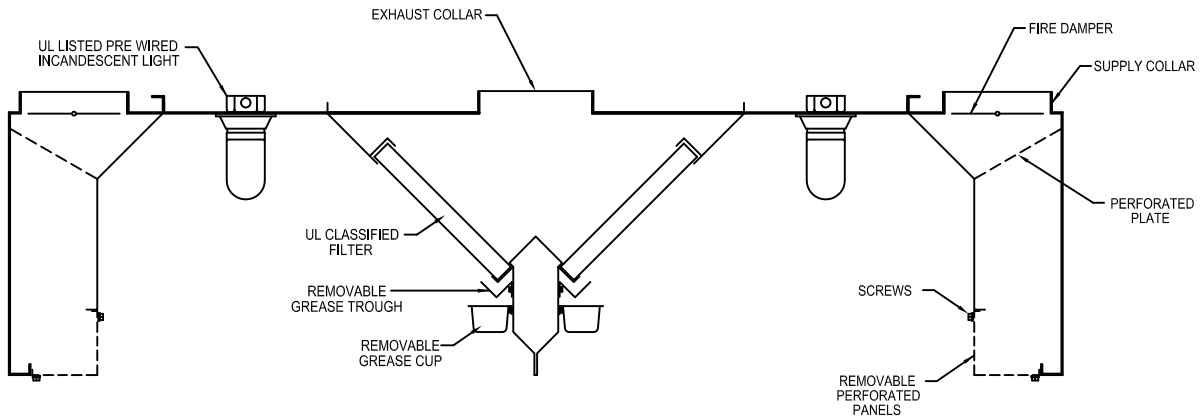

Model: SS  
(Smoke Sucker)

### V-BANK ISLAND STYLE

SECTION VIEW

PLAN VIEW

HANGER LOCATION

LEGEND	
EXHAUST COLLAR	
SUPPLY COLLAR	
HANGER	