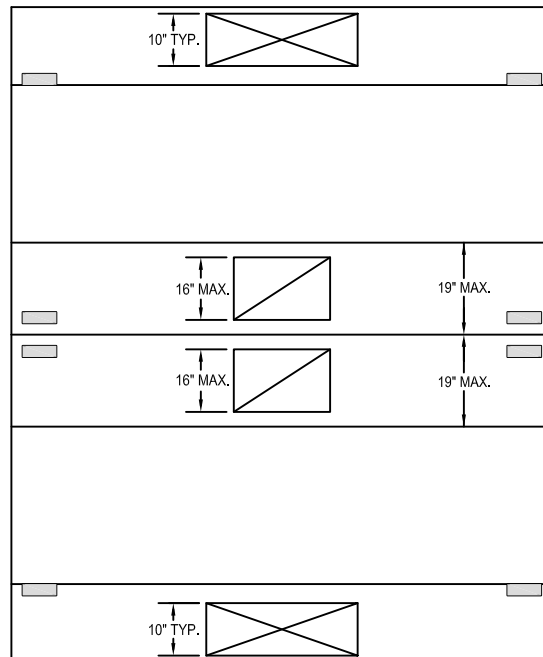

Model: SS
(Smoke Sucker)

BACK TO BACK ISLAND

SECTION VIEW

PLAN VIEW

HANGER LOCATION

LEGEND	
EXHAUST COLLAR	
SUPPLY COLLAR	
HANGER	