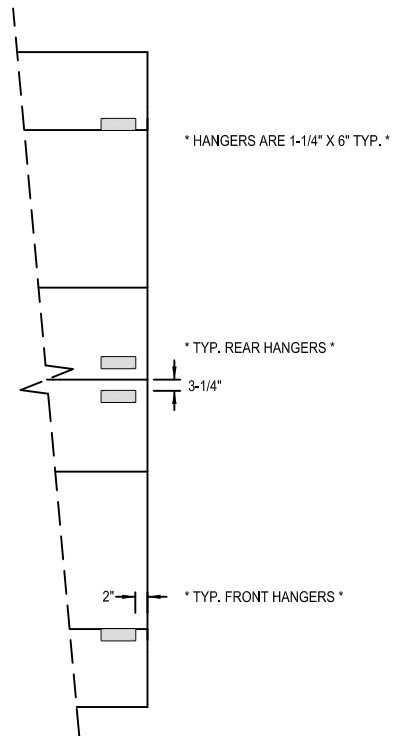

Model: SS
(Smoke Sucker)

BACK TO BACK ISLAND

SECTION VIEW

PLAN VIEW

HANGER LOCATION

LEGEND	
EXHAUST COLLAR	
SUPPLY COLLAR	
HANGER	