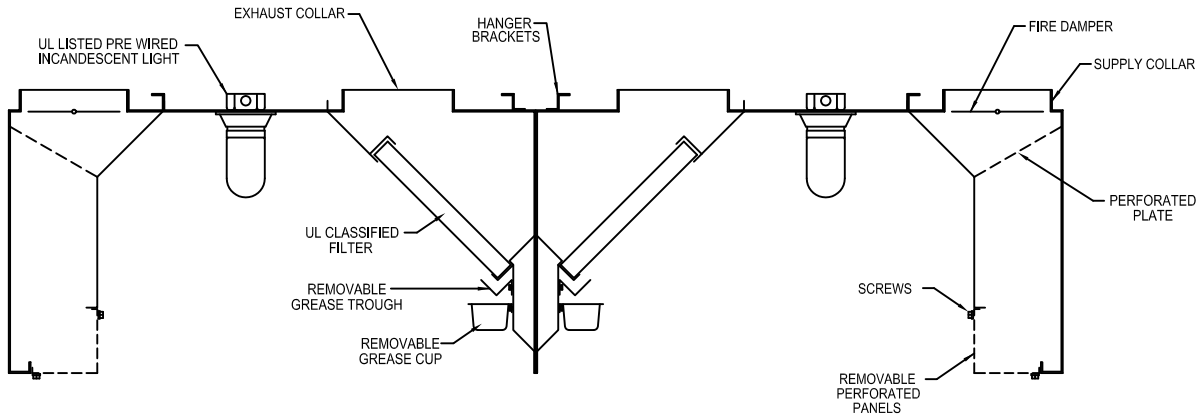

Model: SS
(Smoke Sucker)

BACK TO BACK ISLAND

SECTION VIEW

PLAN VIEW

HANGER LOCATION

LEGEND	
EXHAUST COLLAR	
SUPPLY COLLAR	
HANGER	