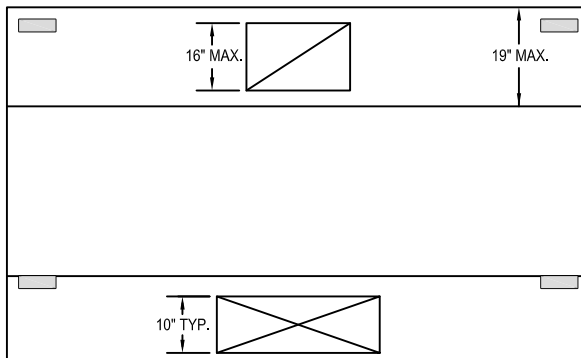

Model: SS
(Smoke Sucker)

WALL MOUNTED

SECTION VIEW

PLAN VIEW

HANGER LOCATION