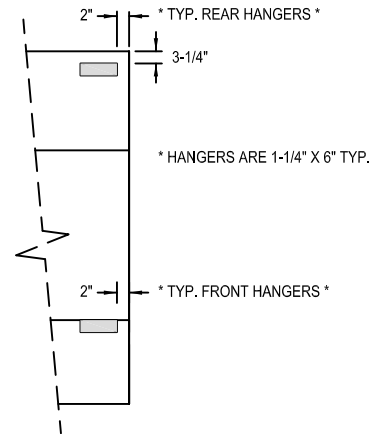

Model: SS
(Smoke Sucker)

WALL MOUNTED

SECTION VIEW

PLAN VIEW

HANGER LOCATION