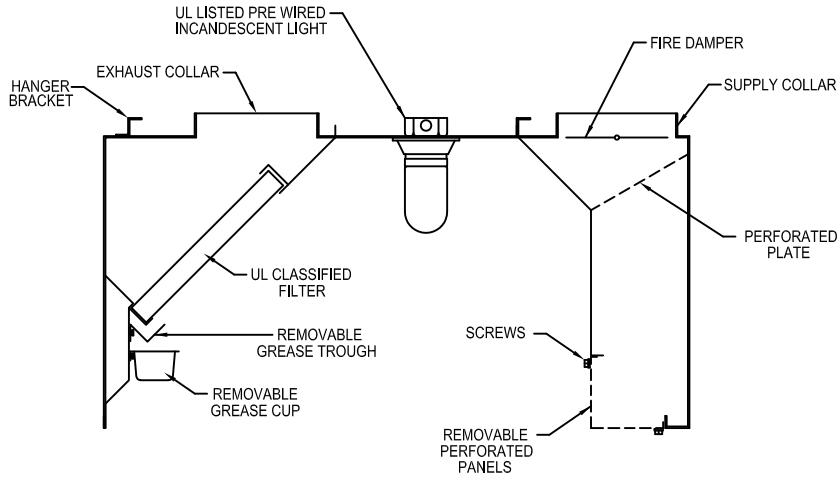

Model: SS
(Smoke Sucker)

WALL MOUNTED

SECTION VIEW

PLAN VIEW

HANGER LOCATION