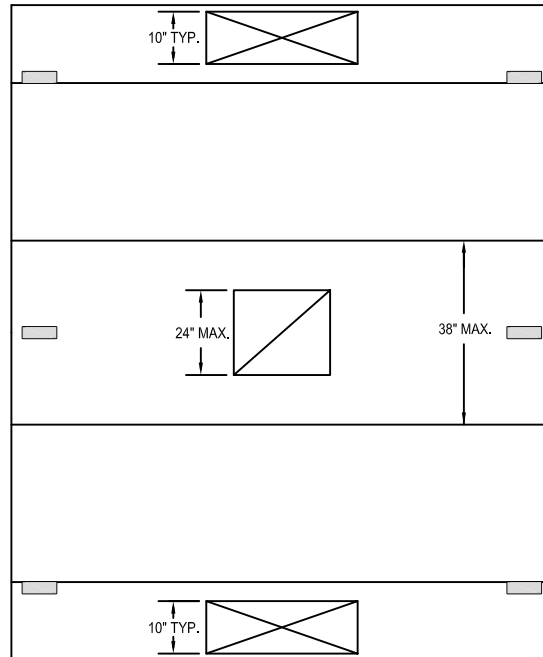

Model: SSLC
(Smoke Sucker Low Ceiling)

V-BANK ISLAND STYLE

SECTION VIEW

PLAN VIEW

HANGER LOCATION

LEGEND	
EXHAUST COLLAR	
SUPPLY COLLAR	
HANGER	