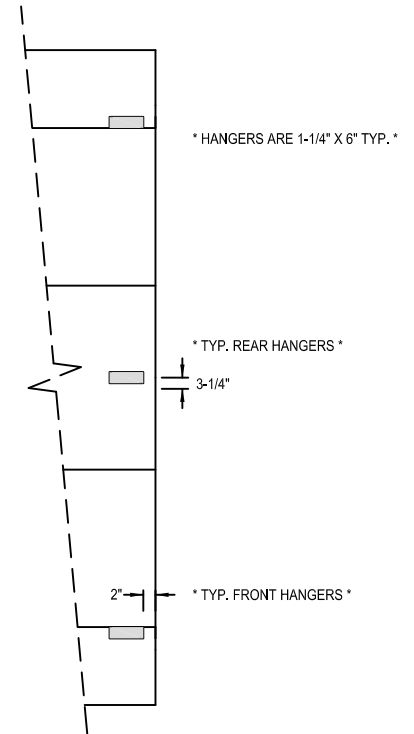

Model: SSLC
(Smoke Sucker Low Ceiling)

V-BANK ISLAND STYLE

SECTION VIEW

PLAN VIEW

HANGER LOCATION

LEGEND	
EXHAUST COLLAR	
SUPPLY COLLAR	
HANGER	