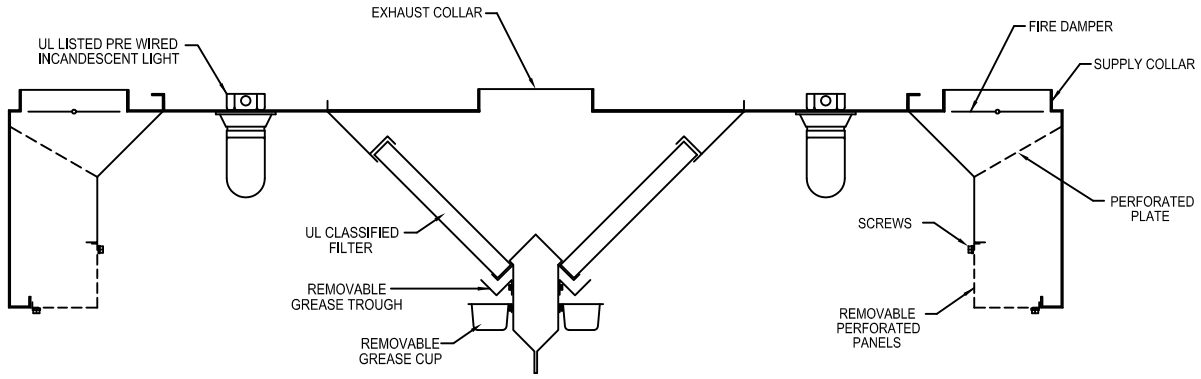

Model: SSLC
(Smoke Sucker Low Ceiling)

V-BANK ISLAND STYLE

SECTION VIEW

PLAN VIEW

HANGER LOCATION

LEGEND	
EXHAUST COLLAR	
SUPPLY COLLAR	
HANGER	