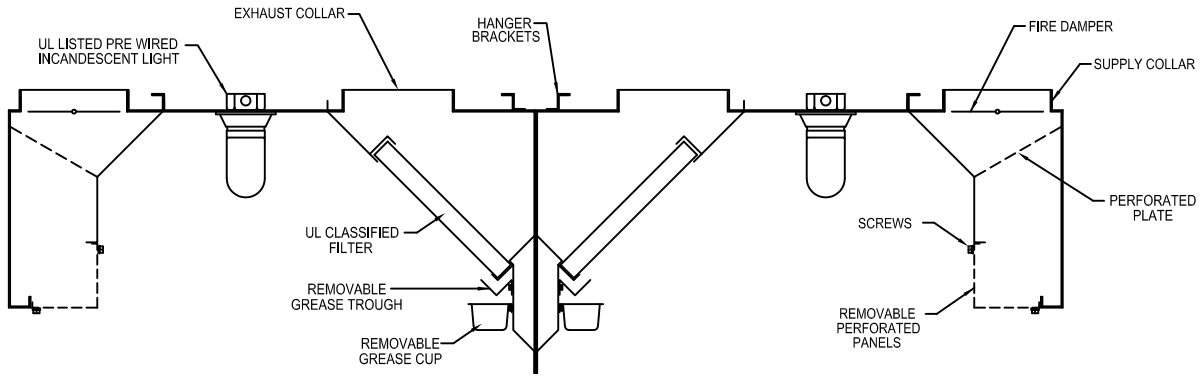

Model: SSLC  
(Smoke Sucker Low Ceiling)

BACK TO BACK ISLAND

SECTION VIEW

PLAN VIEW

HANGER LOCATION

LEGEND	
EXHAUST COLLAR	
SUPPLY COLLAR	
HANGER	