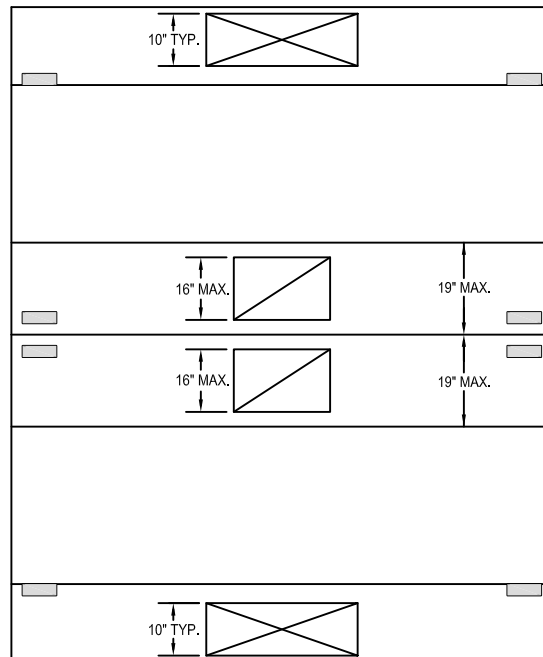

Model: SSLC  
(Smoke Sucker Low Ceiling)

BACK TO BACK ISLAND

SECTION VIEW

PLAN VIEW

HANGER LOCATION

LEGEND	
EXHAUST COLLAR	
SUPPLY COLLAR	
HANGER	