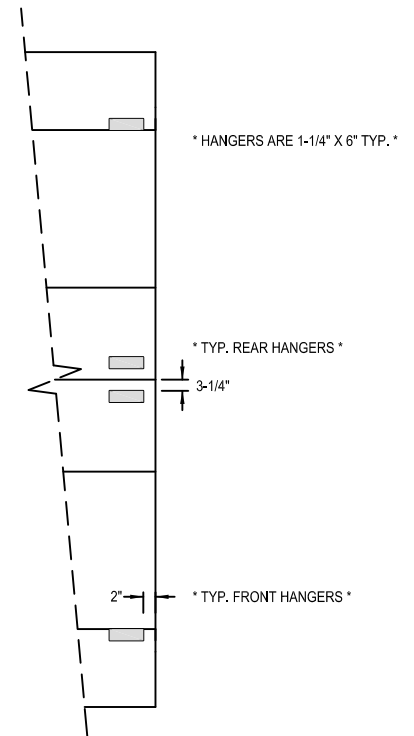

Model: SSLC  
(Smoke Sucker Low Ceiling)

BACK TO BACK ISLAND

SECTION VIEW

PLAN VIEW

HANGER LOCATION

LEGEND	
EXHAUST COLLAR	
SUPPLY COLLAR	
HANGER	