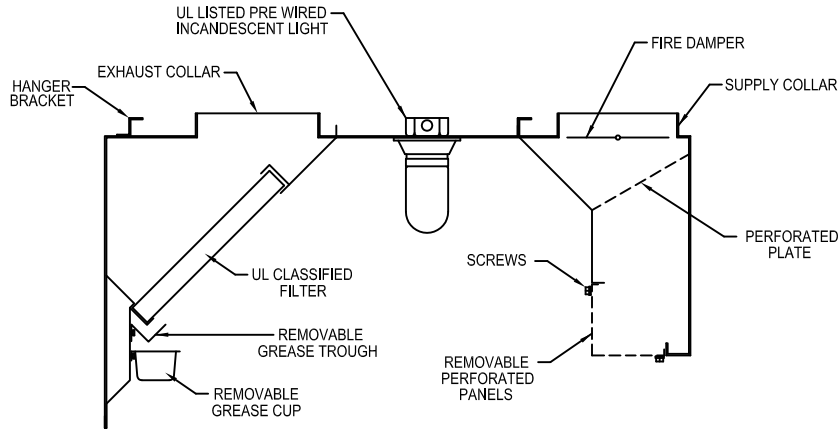

Model: SSLC
(Smoke Sucker Low Ceiling)

WALL MOUNTED

SECTION VIEW

PLAN VIEW

HANGER LOCATION