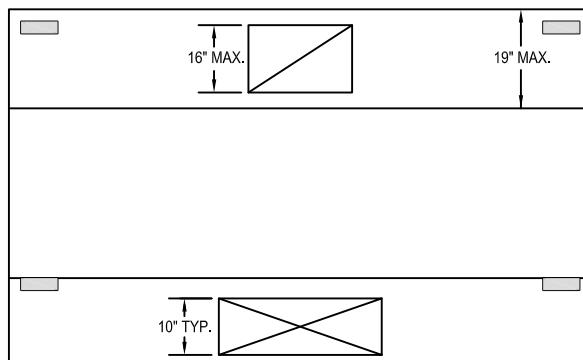

Model: SSLC
(Smoke Sucker Low Ceiling)

WALL MOUNTED

SECTION VIEW

PLAN VIEW

HANGER LOCATION