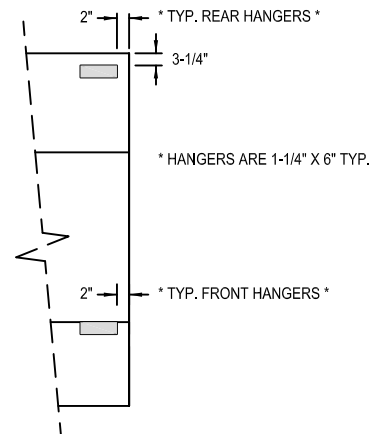

Model: SSLC
(Smoke Sucker Low Ceiling)

WALL MOUNTED

SECTION VIEW

PLAN VIEW

HANGER LOCATION