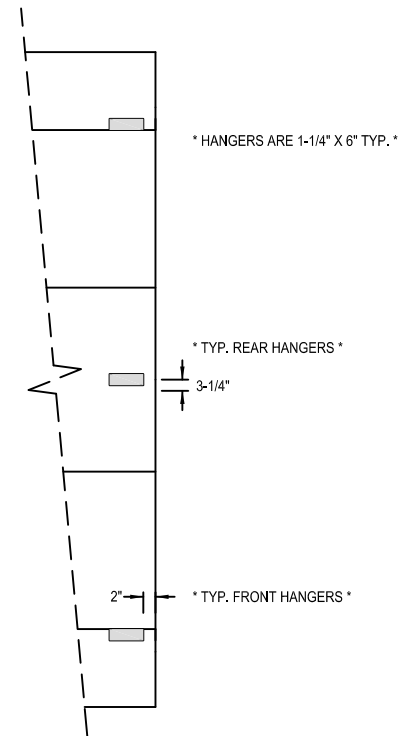

Model: SCRLC
(Short Circuit Register Low Ceiling)

V-BANK ISLAND STYLE

SECTION VIEW

PLAN VIEW

HANGER LOCATION

LEGEND	
EXHAUST COLLAR	
SUPPLY COLLAR	
HANGER	