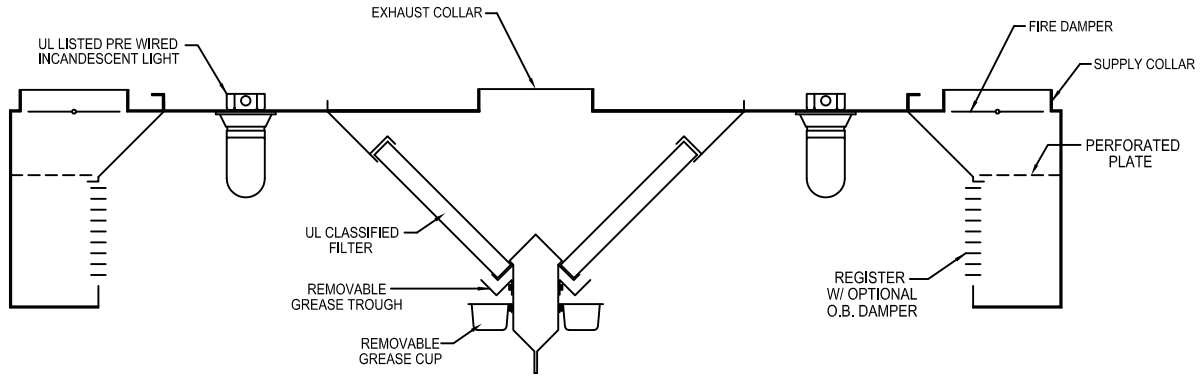

Model: SCRLC
(Short Circuit Register Low Ceiling)

V-BANK ISLAND STYLE

SECTION VIEW

PLAN VIEW

HANGER LOCATION

LEGEND	
EXHAUST COLLAR	
SUPPLY COLLAR	
HANGER	