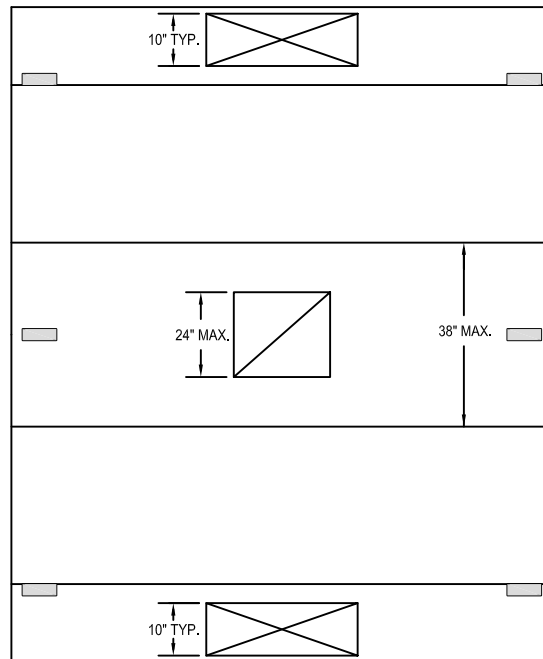

Model: SCRLC
(Short Circuit Register Low Ceiling)

V-BANK ISLAND STYLE

SECTION VIEW

PLAN VIEW

HANGER LOCATION

LEGEND	
EXHAUST COLLAR	
SUPPLY COLLAR	
HANGER	