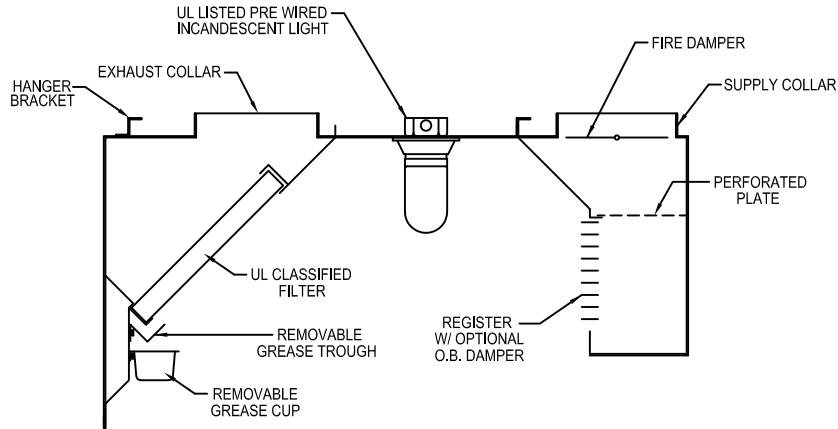

Model: SCRLC
(Short Circuit Register Low Ceiling)

WALL MOUNTED

SECTION VIEW

PLAN VIEW

HANGER LOCATION