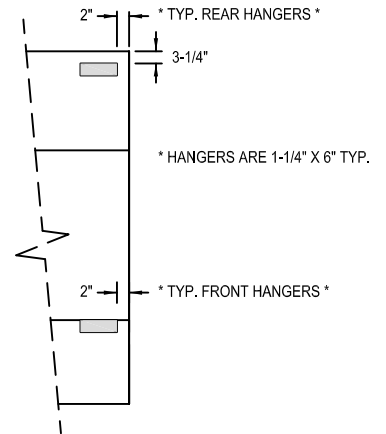

Model: SCRLC
(Short Circuit Register Low Ceiling)

WALL MOUNTED

SECTION VIEW

PLAN VIEW

HANGER LOCATION