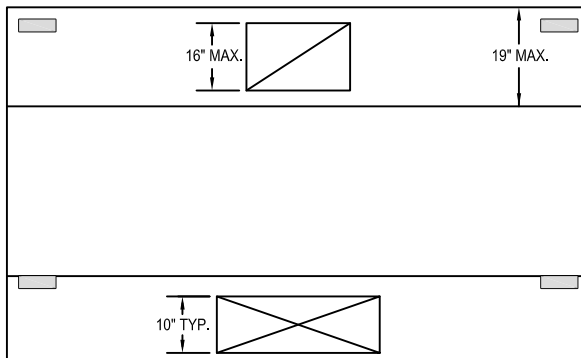

Model: SCRLC
(Short Circuit Register Low Ceiling)

WALL MOUNTED

SECTION VIEW

PLAN VIEW

HANGER LOCATION