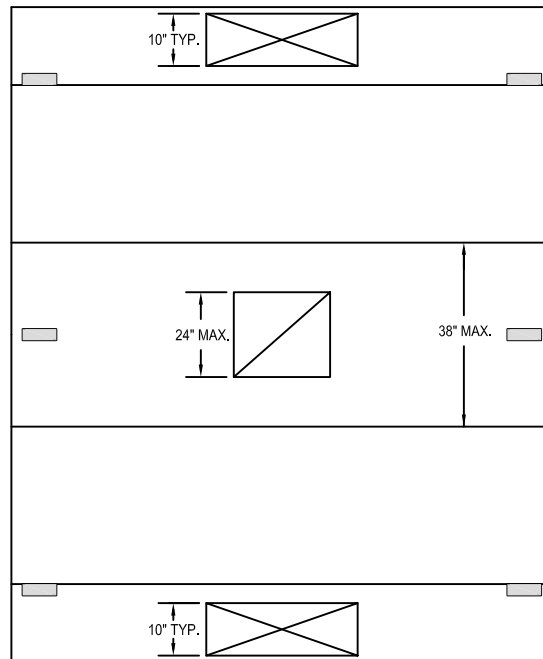

Model: SCRFLC
(Short Circuit Register Front Low Ceiling)

V-BANK ISLAND STYLE

SECTION VIEW

PLAN VIEW

HANGER LOCATION

LEGEND

EXHAUST COLLAR	
SUPPLY COLLAR	
HANGER	