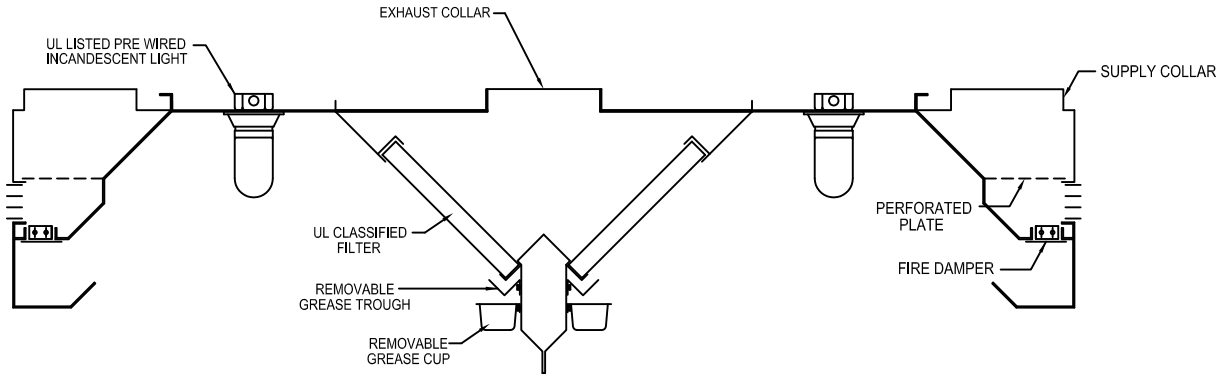

Model: SCRFLC
(Short Circuit Register Front Low Ceiling)

V-BANK ISLAND STYLE

SECTION VIEW

PLAN VIEW

HANGER LOCATION

LEGEND

EXHAUST COLLAR	
SUPPLY COLLAR	
HANGER	