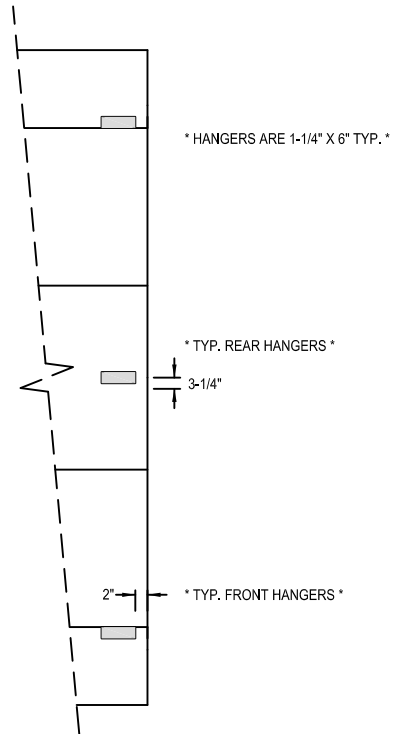

Model: SCRFLC
(Short Circuit Register Front Low Ceiling)

V-BANK ISLAND STYLE

SECTION VIEW

PLAN VIEW

HANGER LOCATION

LEGEND

EXHAUST COLLAR	
SUPPLY COLLAR	
HANGER	