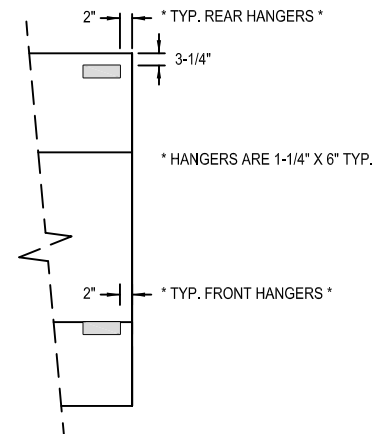

Model: SCRFLC  
(Short Circuit Register Front Low Ceiling)

WALL MOUNTED

SECTION VIEW

PLAN VIEW

HANGER LOCATION