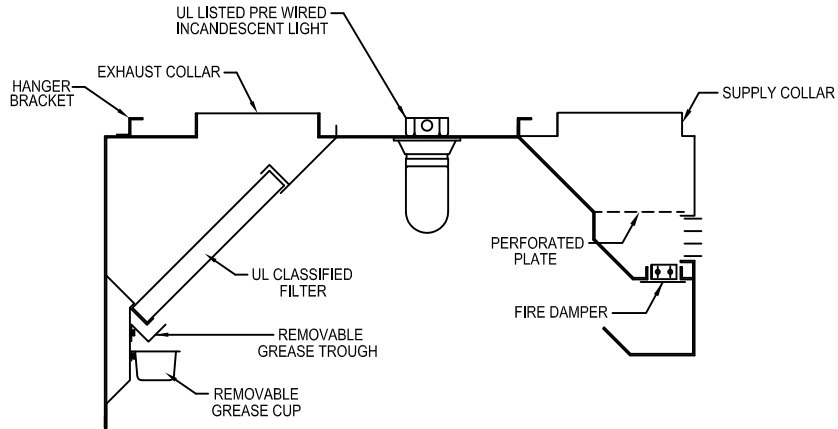

Model: SCRFLC  
(Short Circuit Register Front Low Ceiling)

WALL MOUNTED

SECTION VIEW

PLAN VIEW

HANGER LOCATION