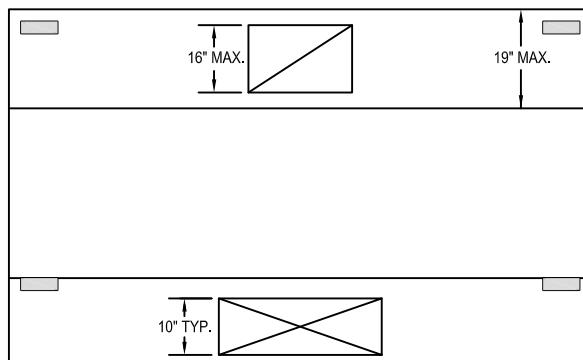

Model: SCRFLC  
(Short Circuit Register Front Low Ceiling)

WALL MOUNTED

SECTION VIEW

PLAN VIEW

HANGER LOCATION