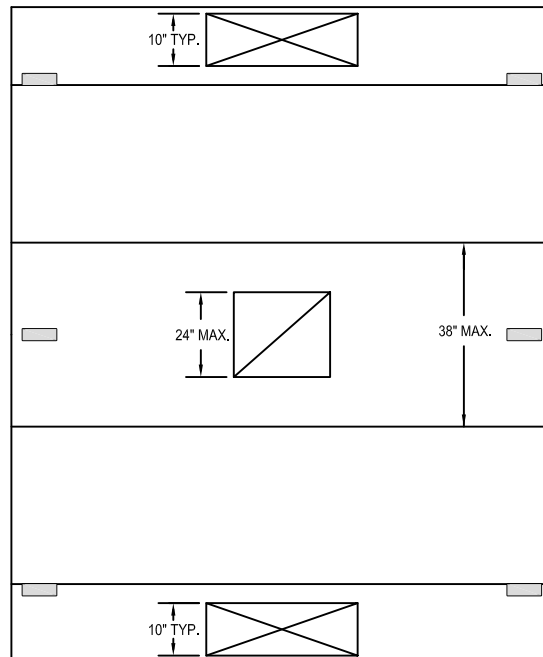

Model: SCRAC
(Short Circuit Register Air Curtain)

V-BANK ISLAND STYLE

SECTION VIEW

PLAN VIEW

HANGER LOCATION

LEGEND	
EXHAUST COLLAR	
SUPPLY COLLAR	
HANGER	