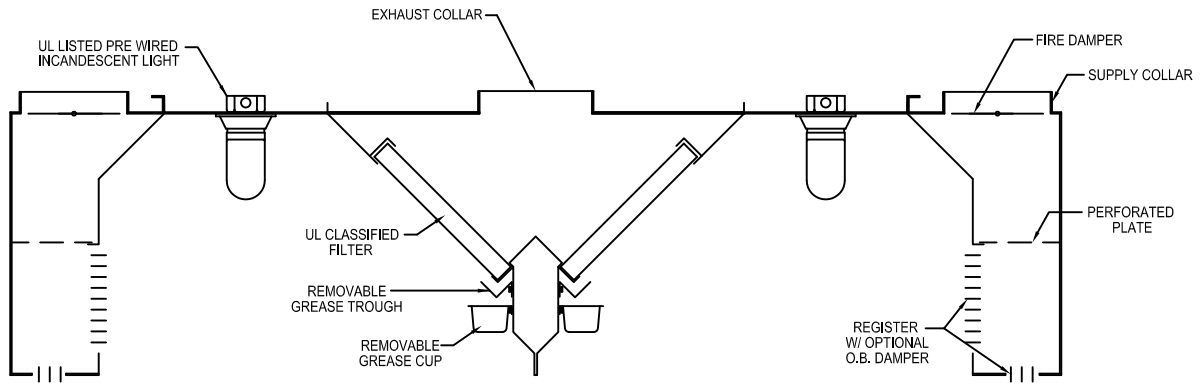

Model: SCRAC
(Short Circuit Register Air Curtain)

V-BANK ISLAND STYLE

SECTION VIEW

PLAN VIEW

HANGER LOCATION

LEGEND	
EXHAUST COLLAR	
SUPPLY COLLAR	
HANGER	