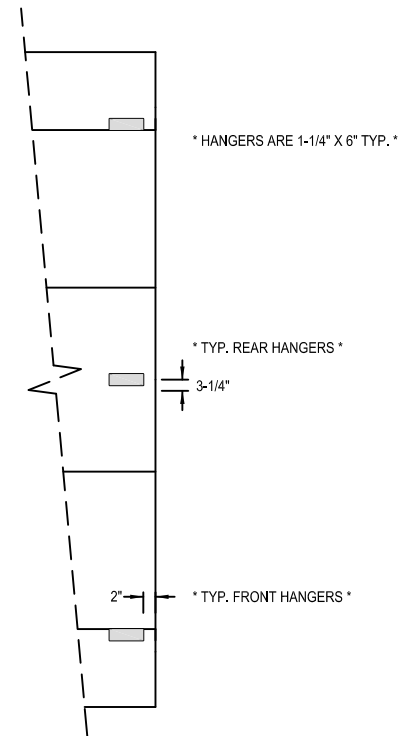

Model: SCRAC
(Short Circuit Register Air Curtain)

V-BANK ISLAND STYLE

SECTION VIEW

PLAN VIEW

HANGER LOCATION

LEGEND	
EXHAUST COLLAR	
SUPPLY COLLAR	
HANGER	