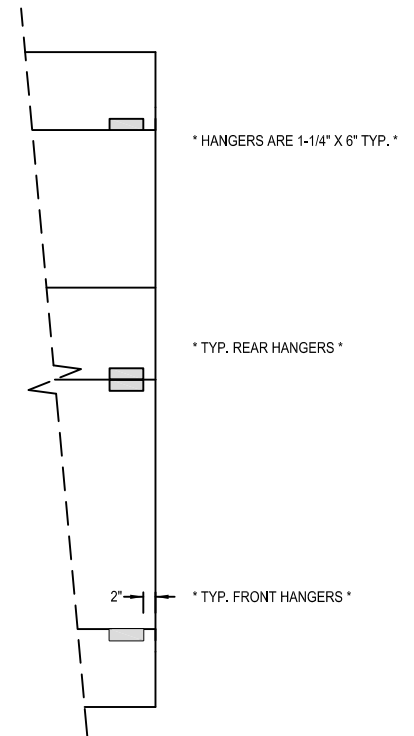

Model: SCOH
(Short Circuit Oven Hood)

BACK TO BACK ISLAND

SECTION VIEW

LEGEND	
EXHAUST COLLAR	
SUPPLY COLLAR	
HANGER	

PLAN VIEW

HANGER LOCATION