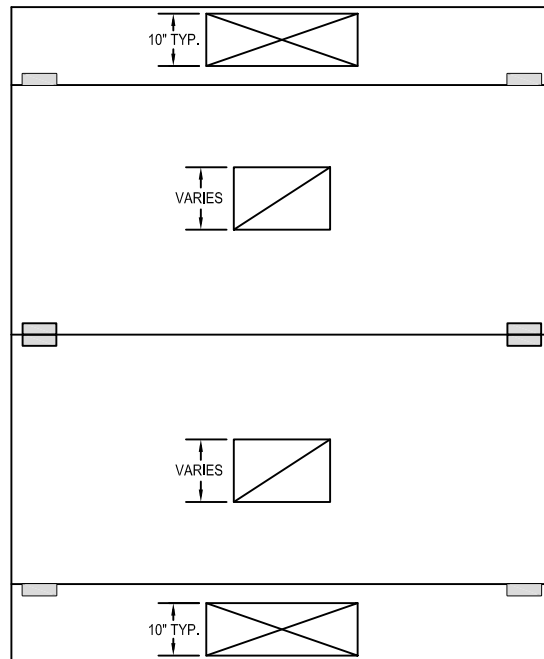

Model: SCOH
(Short Circuit Oven Hood)

BACK TO BACK ISLAND

SECTION VIEW

LEGEND	
EXHAUST COLLAR	
SUPPLY COLLAR	
HANGER	

PLAN VIEW

HANGER LOCATION