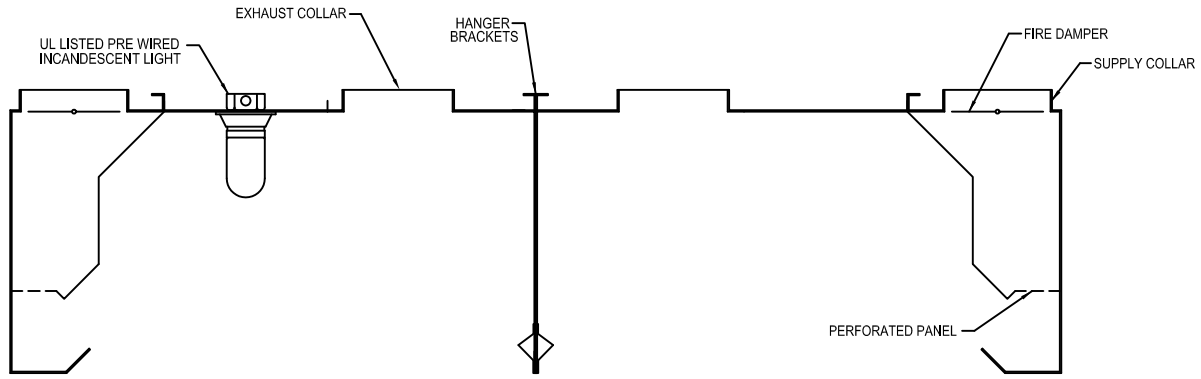

Model: SCOH
(Short Circuit Oven Hood)

BACK TO BACK ISLAND

SECTION VIEW

LEGEND	
EXHAUST COLLAR	
SUPPLY COLLAR	
HANGER	

PLAN VIEW

HANGER LOCATION