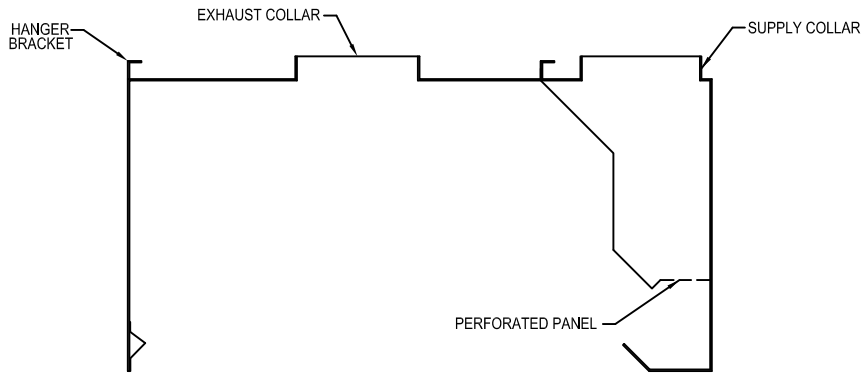

Model: SCOH  
(Short Circuit Oven Hood)

WALL MOUNTED

SECTION VIEW

PLAN VIEW

HANGER LOCATION