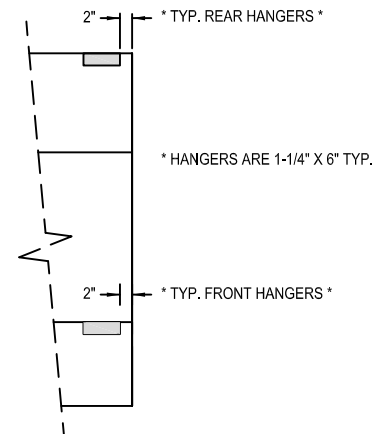

Model: SCOH  
(Short Circuit Oven Hood)

WALL MOUNTED

SECTION VIEW

PLAN VIEW

HANGER LOCATION