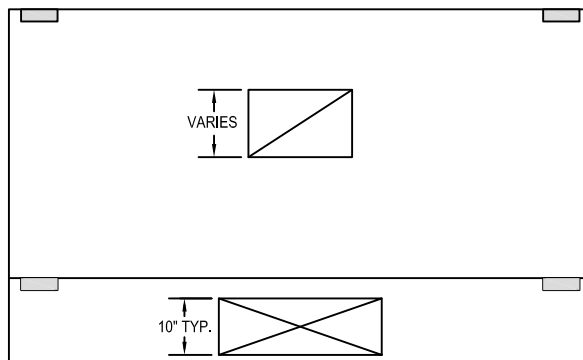

Model: SCOH  
(Short Circuit Oven Hood)

WALL MOUNTED

SECTION VIEW

PLAN VIEW

HANGER LOCATION