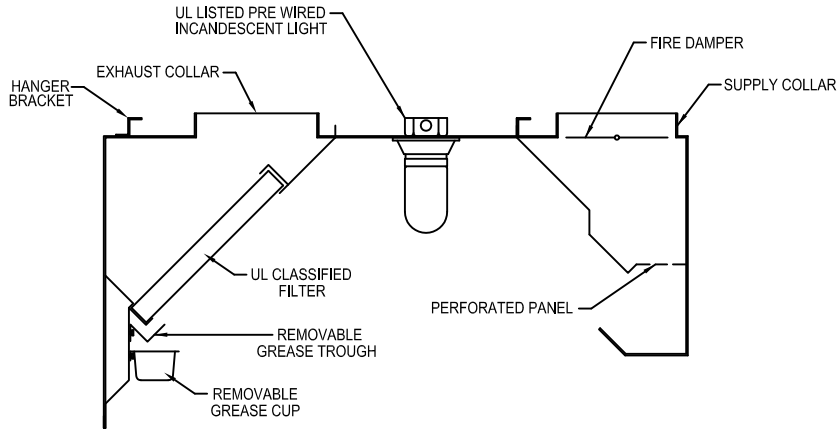

Model: SCLC
(Short Circuit Low Ceiling)

WALL MOUNTED

SECTION VIEW

PLAN VIEW

HANGER LOCATION