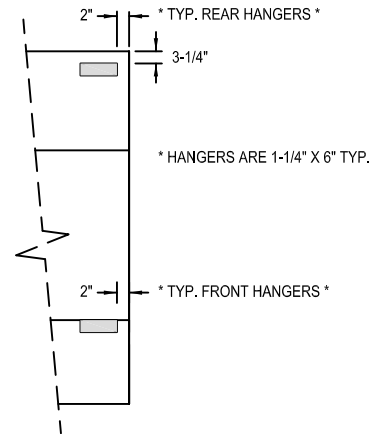

Model: SCLC
(Short Circuit Low Ceiling)

WALL MOUNTED

SECTION VIEW

PLAN VIEW

HANGER LOCATION