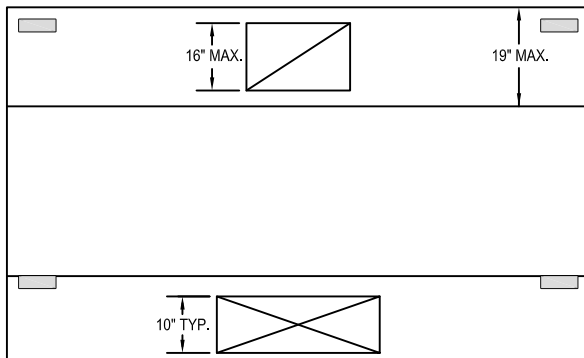

Model: SCLC
(Short Circuit Low Ceiling)

WALL MOUNTED

SECTION VIEW

PLAN VIEW

HANGER LOCATION