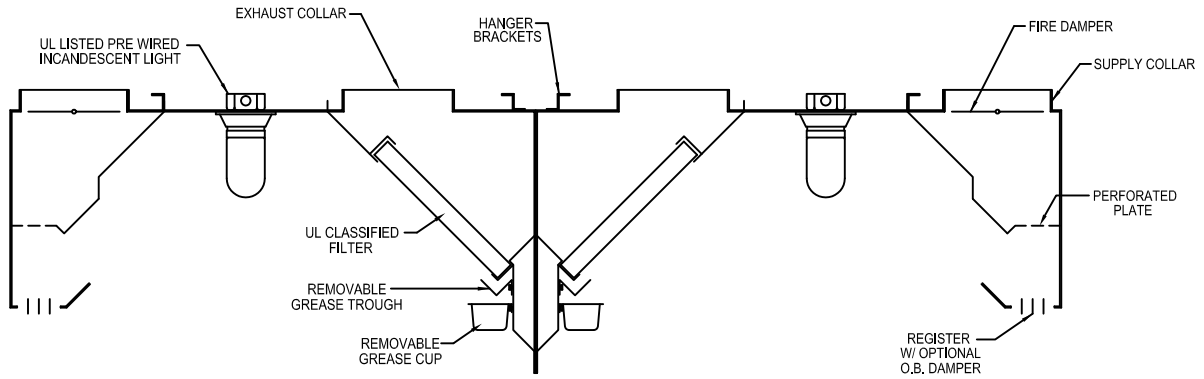

Model: SCACLC
(Short Circuit Air Curtain Low Ceiling)

BACK TO BACK ISLAND

SECTION VIEW

PLAN VIEW

HANGER LOCATION

LEGEND	
EXHAUST COLLAR	
SUPPLY COLLAR	
HANGER	