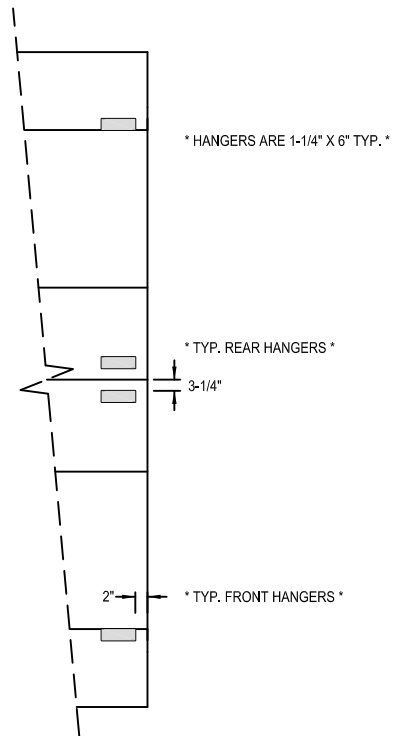

Model: SCACLC
(Short Circuit Air Curtain Low Ceiling)

BACK TO BACK ISLAND

SECTION VIEW

PLAN VIEW

HANGER LOCATION

LEGEND	
EXHAUST COLLAR	
SUPPLY COLLAR	
HANGER	