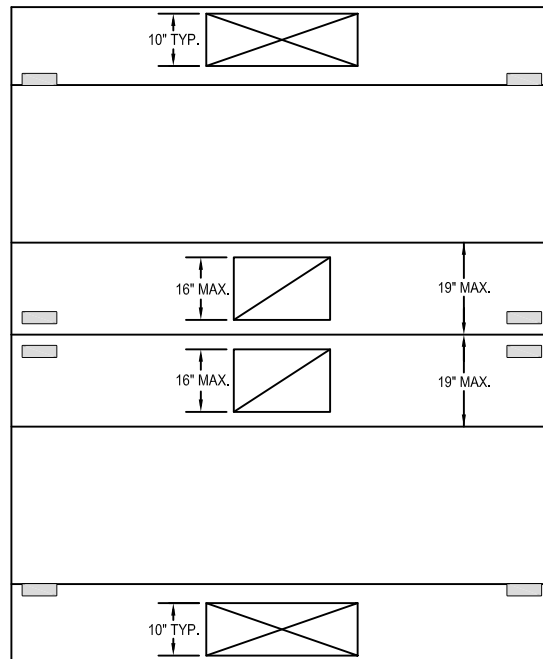

Model: SCACLC
(Short Circuit Air Curtain Low Ceiling)

BACK TO BACK ISLAND

SECTION VIEW

PLAN VIEW

HANGER LOCATION

LEGEND	
EXHAUST COLLAR	
SUPPLY COLLAR	
HANGER	