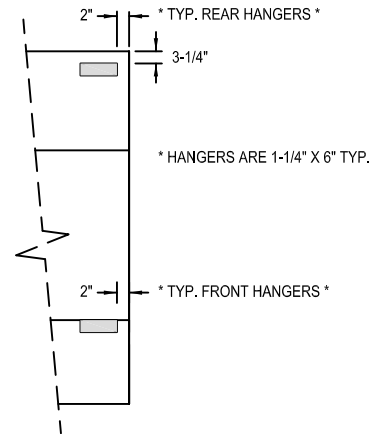

Model: SCACLC
(Short Circuit Air Curtain Low Ceiling)

WALL MOUNTED

SECTION VIEW

PLAN VIEW

HANGER LOCATION