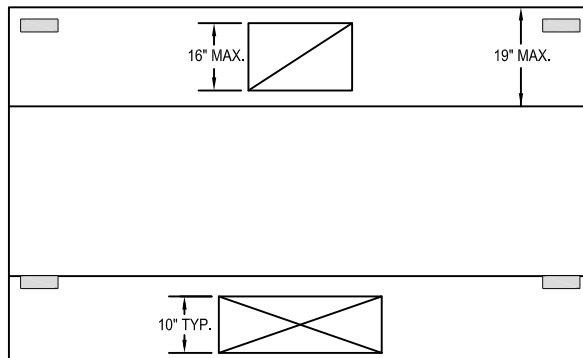

Model: SCACLC
(Short Circuit Air Curtain Low Ceiling)

WALL MOUNTED

SECTION VIEW

PLAN VIEW

HANGER LOCATION