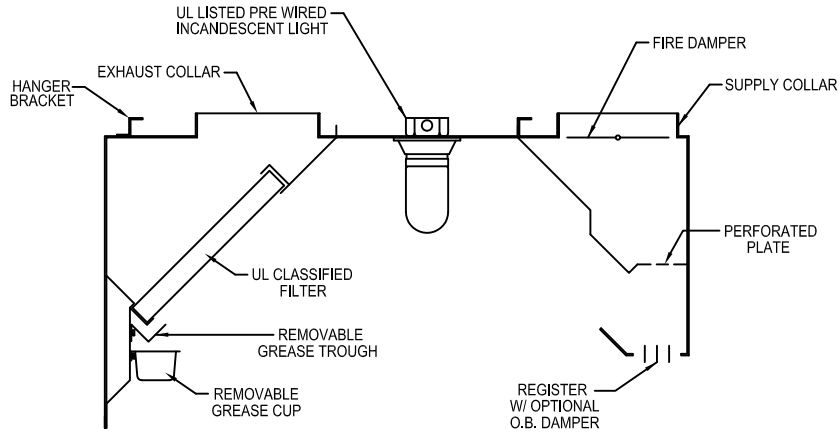

Model: SCACLC
(Short Circuit Air Curtain Low Ceiling)

WALL MOUNTED

SECTION VIEW

PLAN VIEW

HANGER LOCATION