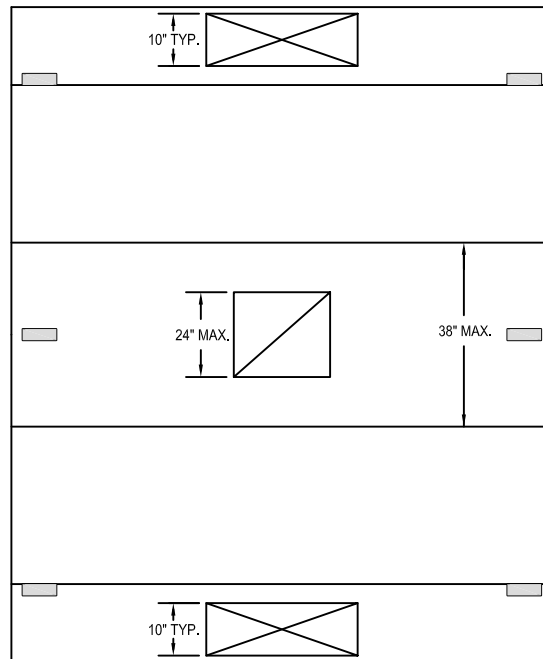

Model: RFLC  
(Register Front Low Ceiling)

V-BANK ISLAND STYLE

SECTION VIEW

PLAN VIEW

HANGER LOCATION

LEGEND	
EXHAUST COLLAR	
SUPPLY COLLAR	
HANGER	