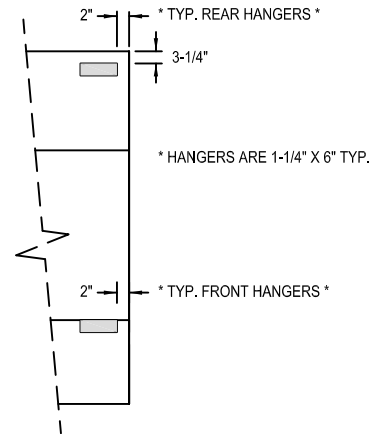

Model: RFLC  
(Register Front Low Ceiling)

WALL MOUNTED

SECTION VIEW

PLAN VIEW

HANGER LOCATION