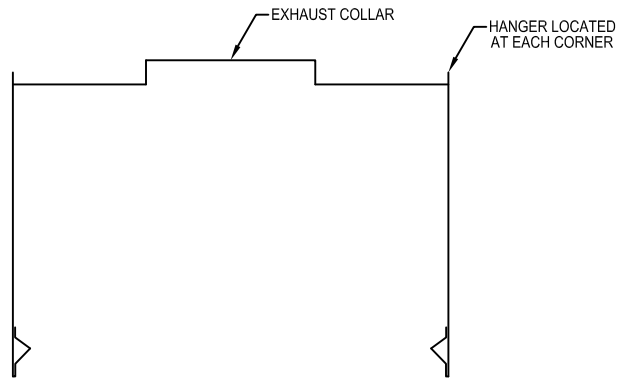

Model: OH
(Oven Hood)

WALL MOUNTED

SECTION VIEW

LEGEND	
EXHAUST COLLAR	
SUPPLY COLLAR	
HANGER	

PLAN VIEW

HANGER LOCATION