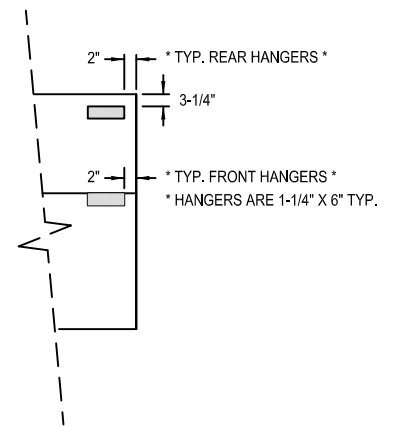

Model: LPSCAC
(Low Proximity Short Circuit Air Curtain)

WALL MOUNTED

SECTION VIEW

PLAN VIEW

HANGER LOCATION