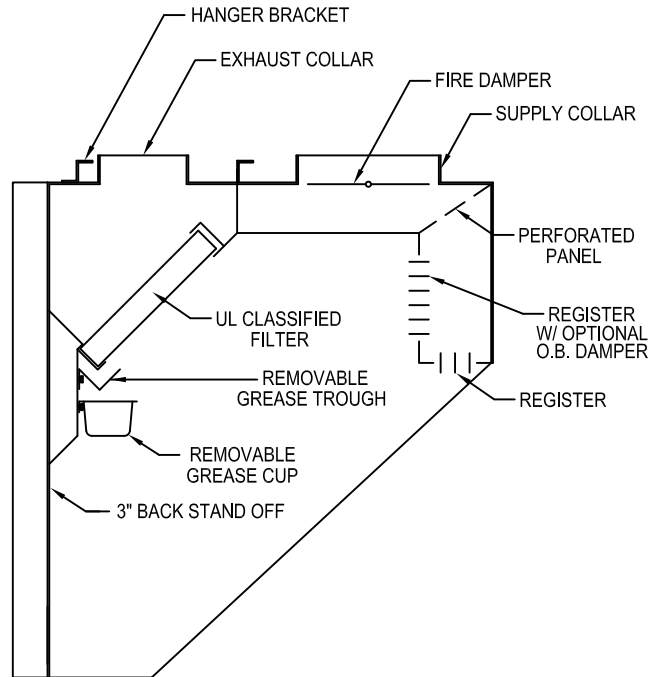

Model: LPSCAC
(Low Proximity Short Circuit Air Curtain)

WALL MOUNTED

SECTION VIEW

PLAN VIEW

HANGER LOCATION