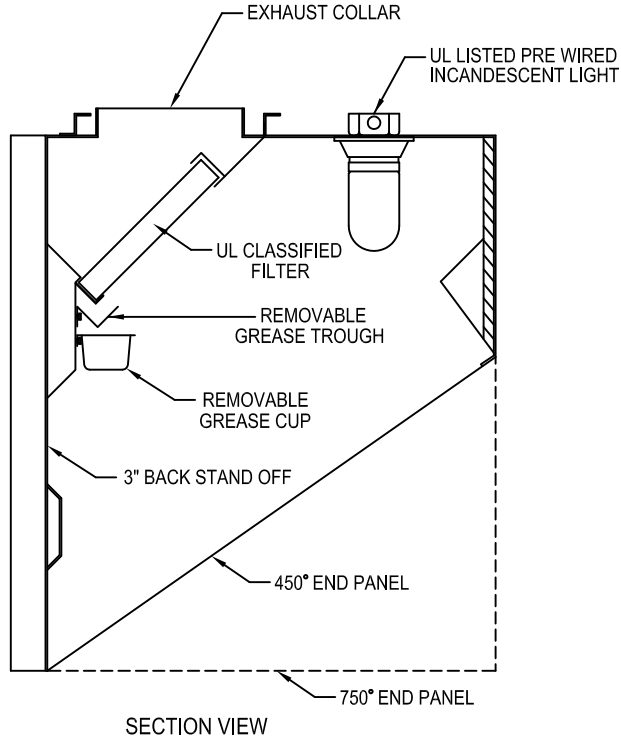

Model: LP
(Low Proximity)

WALL MOUNTED

LEGEND	
EXHAUST COLLAR	
SUPPLY COLLAR	
HANGER	