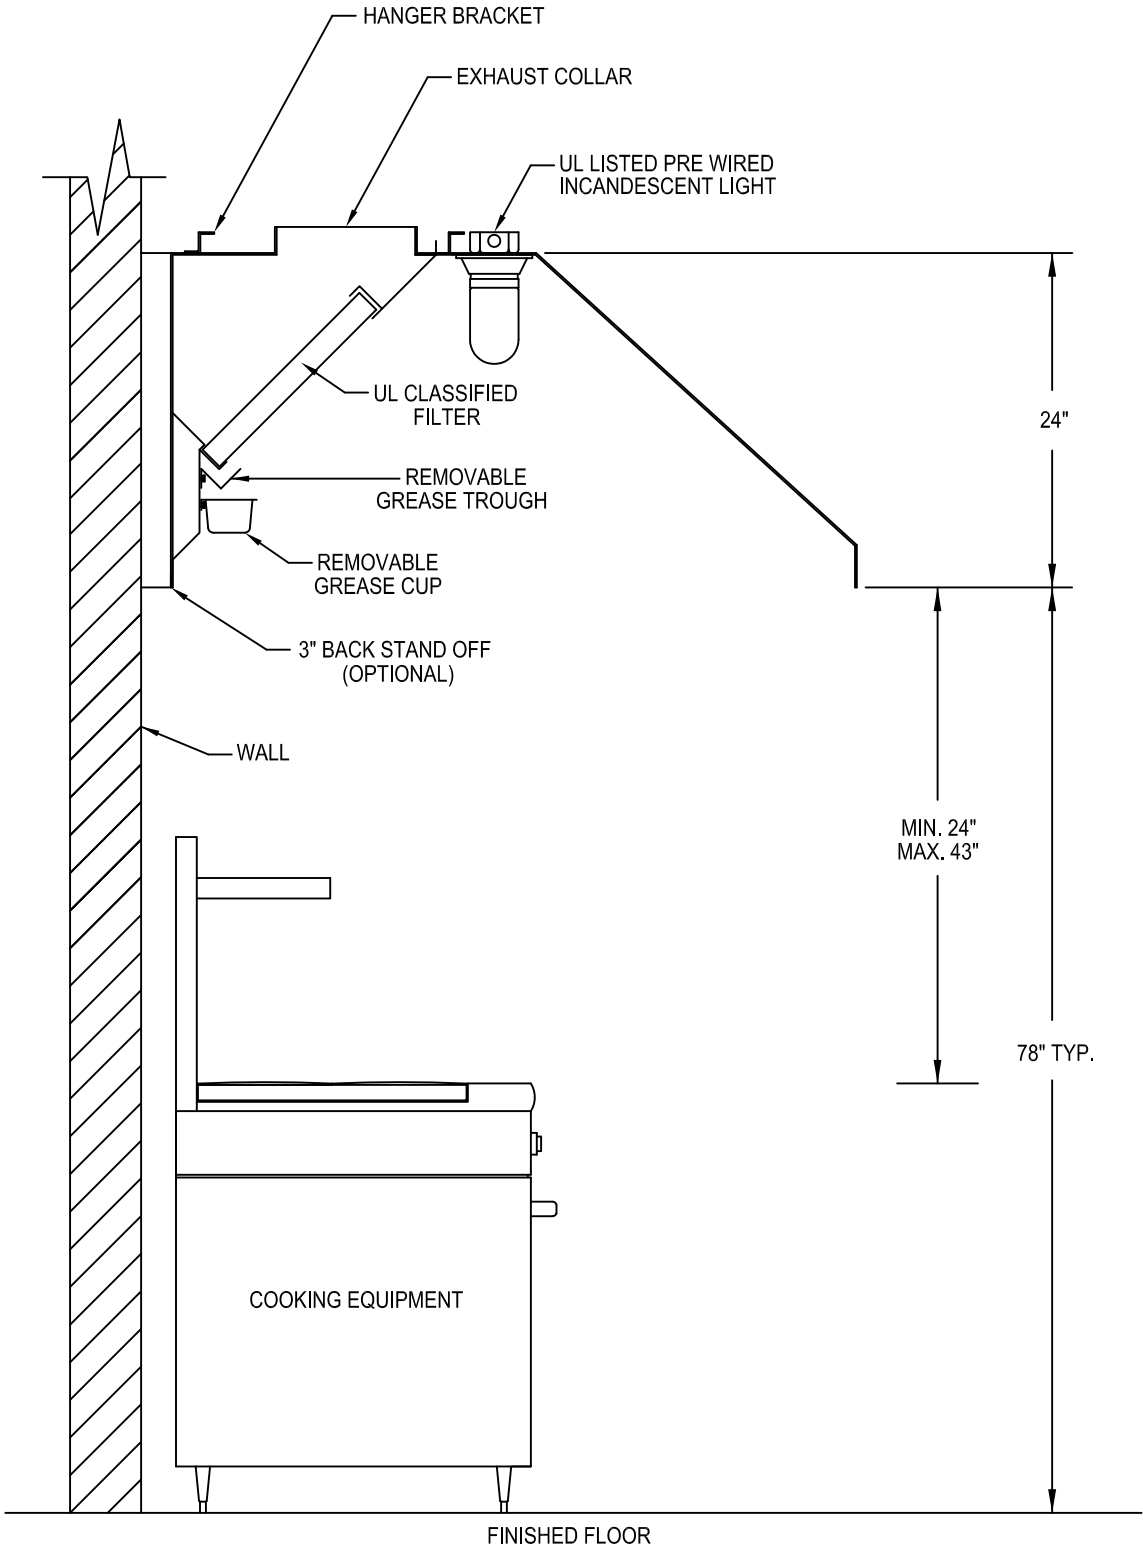

Model: EOS
(Exhaust Only Slant)

LARKIN INDUSTRIES, INC. - 114 David Green Road - Birmingham, AL 35244