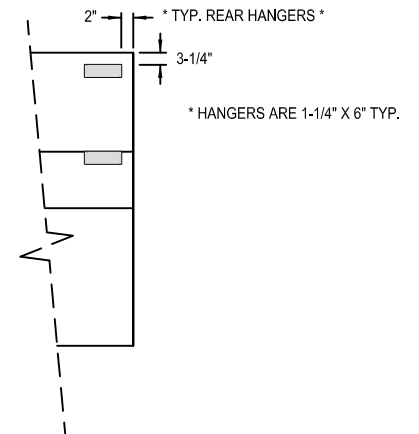

Model: EOS  
(Exhaust Only Slant)

WALL MOUNTED

SECTION VIEW

LEGEND	
EXHAUST COLLAR	
SUPPLY COLLAR	
HANGER	

PLAN VIEW

HANGER LOCATION