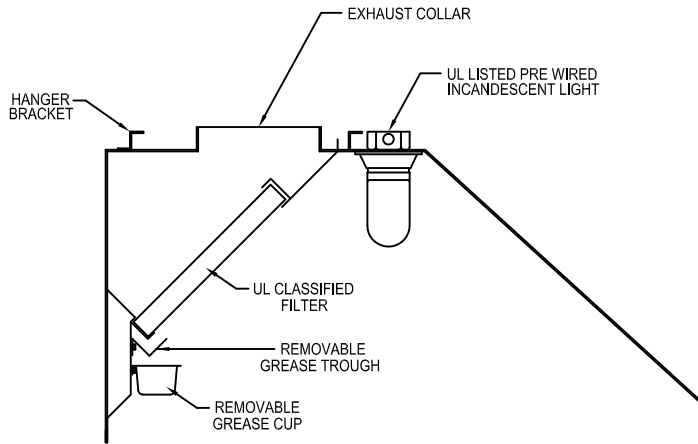

Model: EOS  
(Exhaust Only Slant)

WALL MOUNTED

SECTION VIEW

LEGEND	
EXHAUST COLLAR	
SUPPLY COLLAR	
HANGER	

PLAN VIEW

HANGER LOCATION