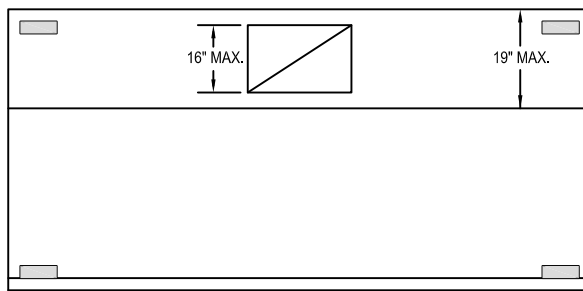

Model: EO
(Exhaust Only)

WALL MOUNTED

SECTION VIEW

LEGEND	
EXHAUST COLLAR	
SUPPLY COLLAR	
HANGER	

PLAN VIEW

HANGER LOCATION