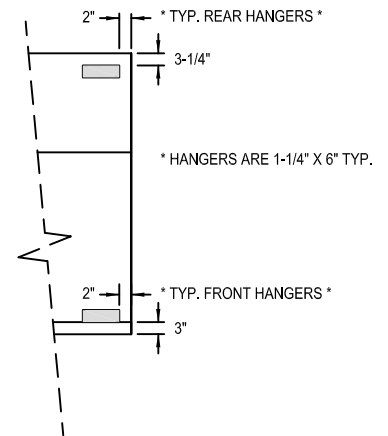

Model: EO
(Exhaust Only)

WALL MOUNTED

SECTION VIEW

LEGEND	
EXHAUST COLLAR	
SUPPLY COLLAR	
HANGER	

PLAN VIEW

HANGER LOCATION