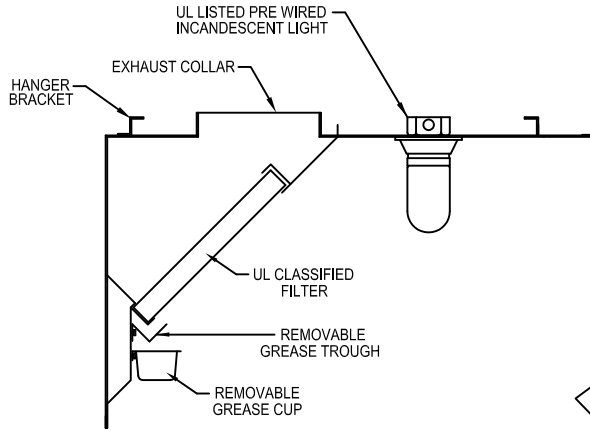

Model: EO
(Exhaust Only)

WALL MOUNTED

SECTION VIEW

LEGEND	
EXHAUST COLLAR	
SUPPLY COLLAR	
HANGER	

PLAN VIEW

HANGER LOCATION