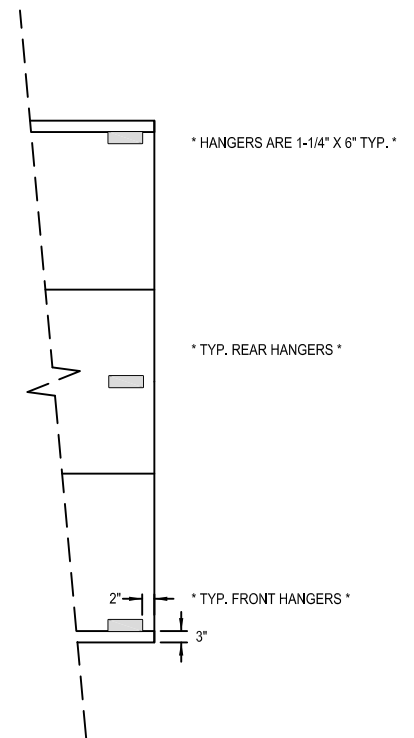

Model: EOLC
(Exhaust Only Low Ceiling)

V-BANK ISLAND STYLE

SECTION VIEW

LEGEND	
EXHAUST COLLAR	
SUPPLY COLLAR	
HANGER	

PLAN VIEW

HANGER LOCATION