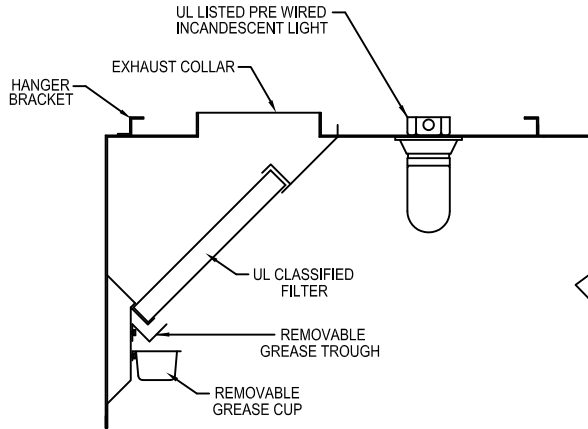

Model: EOLC
(Exhaust Only Low Ceiling)

WALL MOUNTED

SECTION VIEW

LEGEND	
EXHAUST COLLAR	
SUPPLY COLLAR	
HANGER	

PLAN VIEW

HANGER LOCATION