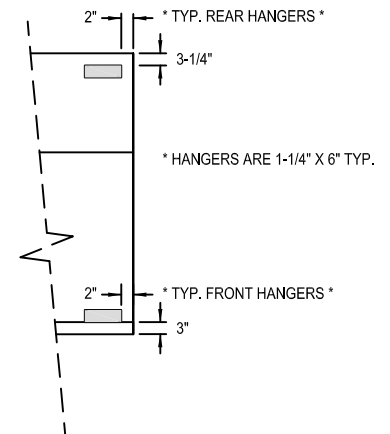

Model: EOLC
(Exhaust Only Low Ceiling)

WALL MOUNTED

SECTION VIEW

LEGEND	
EXHAUST COLLAR	
SUPPLY COLLAR	
HANGER	

PLAN VIEW

HANGER LOCATION