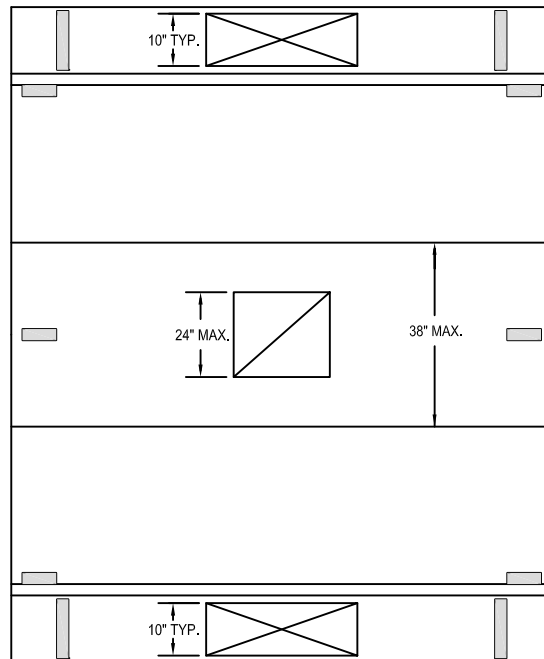

Model: EO-FPSP
(Exhaust Only with Perforated Supply Plenum)

V-BANK ISLAND STYLE

SECTION VIEW

PLAN VIEW

HANGER LOCATION

LEGEND	
EXHAUST COLLAR	
SUPPLY COLLAR	
HANGER	