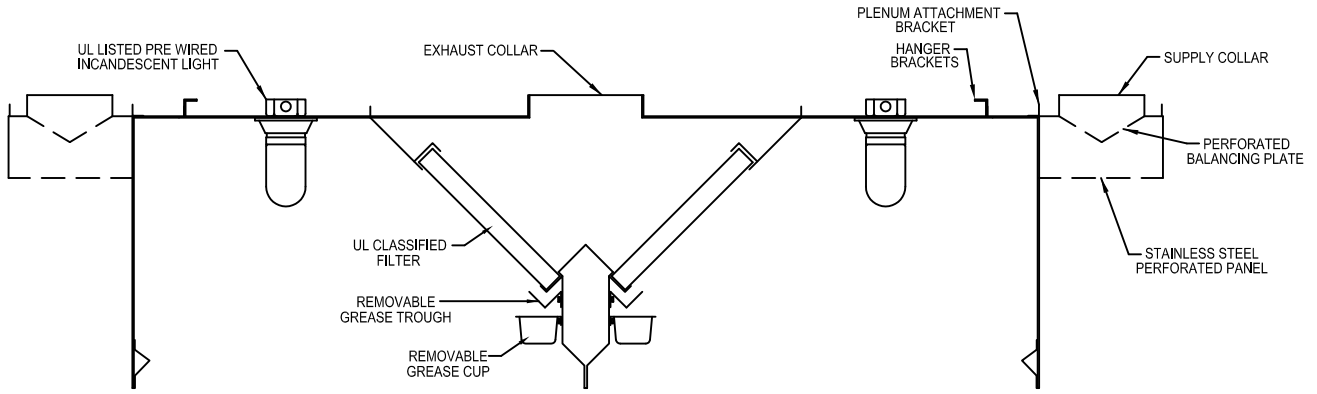

Model: EO-FPSP
(Exhaust Only with Perforated Supply Plenum)

V-BANK ISLAND STYLE

SECTION VIEW

PLAN VIEW

HANGER LOCATION

LEGEND	
EXHAUST COLLAR	
SUPPLY COLLAR	
HANGER	