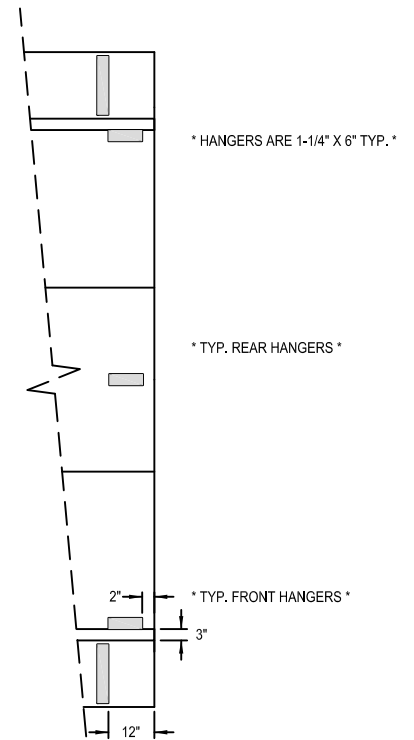

Model: EO-FPSP
(Exhaust Only with Perforated Supply Plenum)

V-BANK ISLAND STYLE

SECTION VIEW

PLAN VIEW

HANGER LOCATION

LEGEND	
EXHAUST COLLAR	
SUPPLY COLLAR	
HANGER	