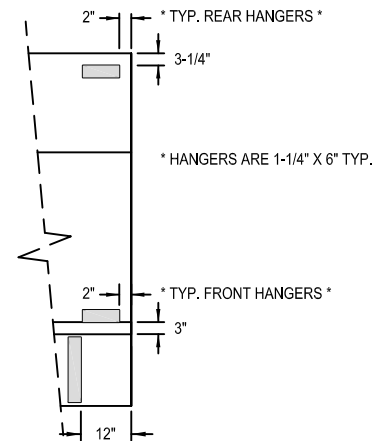

Model: EO-FPSP  
(Exhaust Only with Perforated Supply Plenum)

WALL MOUNTED

SECTION VIEW

PLAN VIEW

HANGER LOCATION