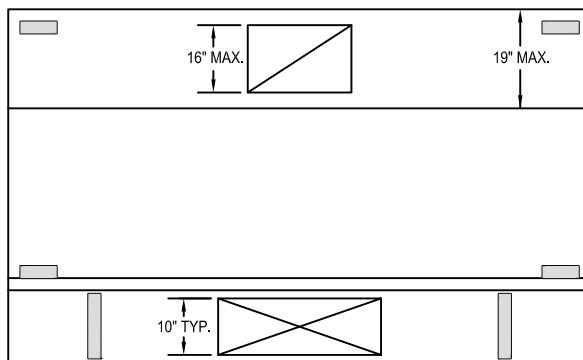

Model: EO-FPSP  
(Exhaust Only with Perforated Supply Plenum)

WALL MOUNTED

SECTION VIEW

PLAN VIEW

HANGER LOCATION