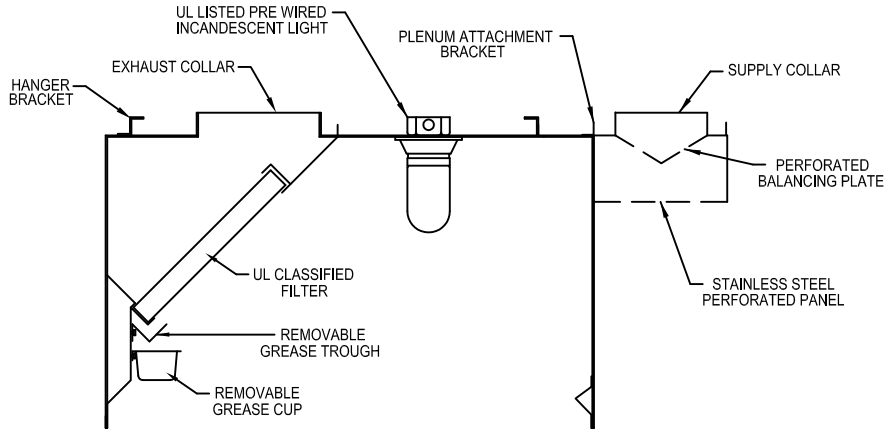

Model: EO-FPSP  
(Exhaust Only with Perforated Supply Plenum)

WALL MOUNTED

SECTION VIEW

PLAN VIEW

HANGER LOCATION