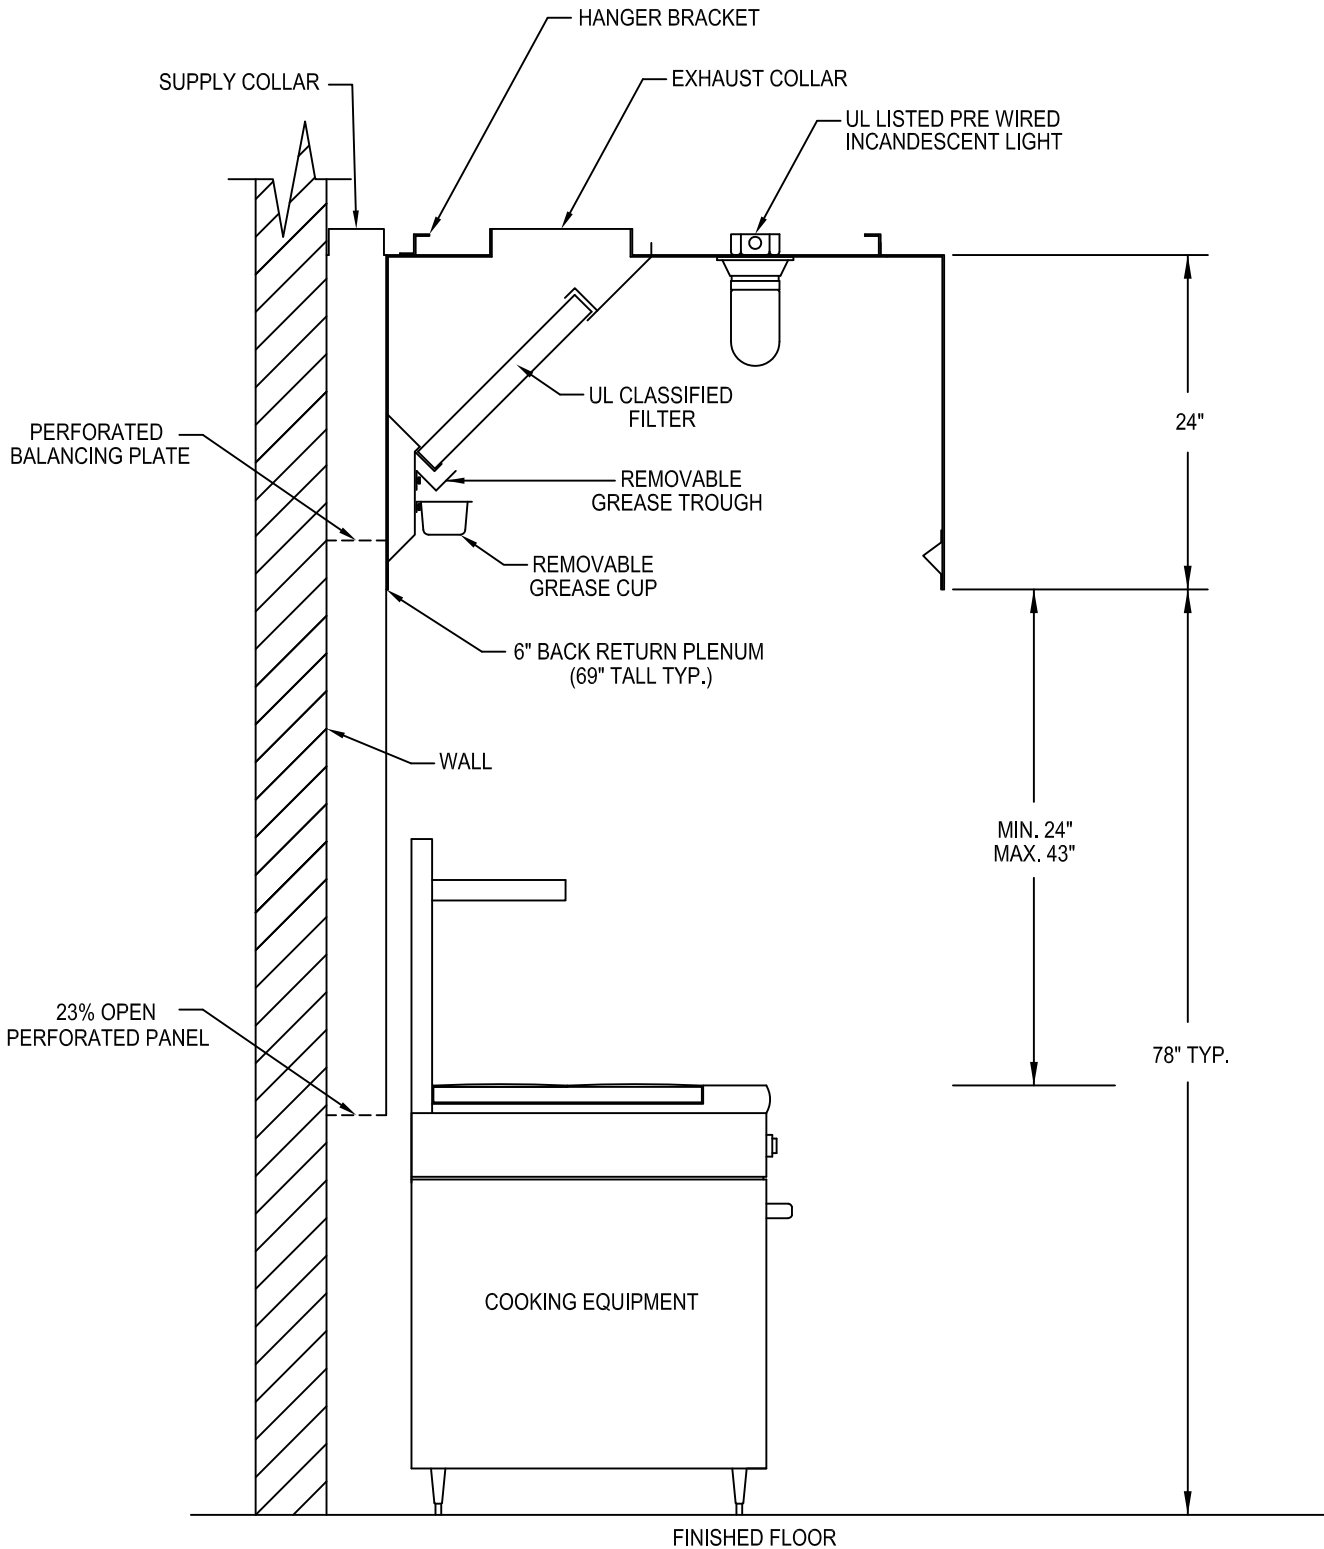

Model: EO-BR
(Exhaust Only with Back Return Plenum)

LARKIN INDUSTRIES, INC. - 114 David Green Road - Birmingham, AL 35244