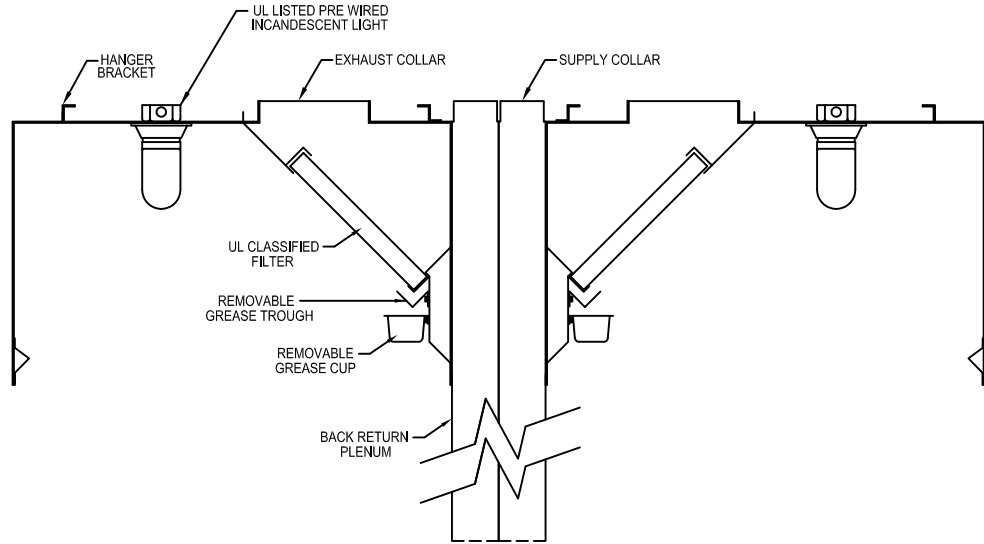

Model: EO-BR
(Exhaust Only with Back Return)

BACK TO BACK ISLAND

SECTION VIEW

LEGEND	
EXHAUST COLLAR	
SUPPLY COLLAR	
HANGER	

PLAN VIEW

HANGER LOCATION