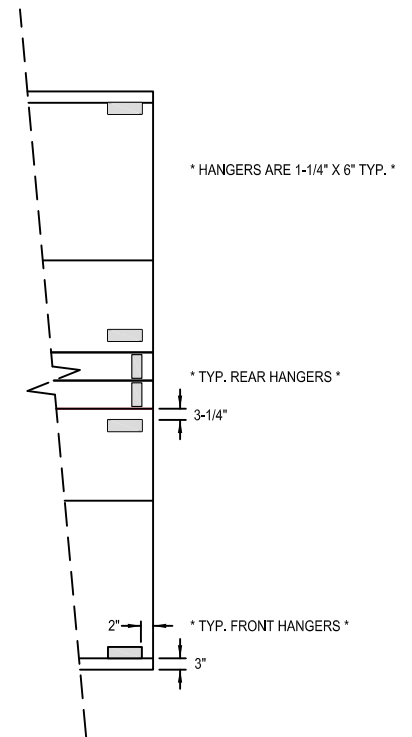

Model: EO-BR
(Exhaust Only with Back Return)

BACK TO BACK ISLAND

SECTION VIEW

LEGEND	
EXHAUST COLLAR	
SUPPLY COLLAR	
HANGER	

PLAN VIEW

HANGER LOCATION