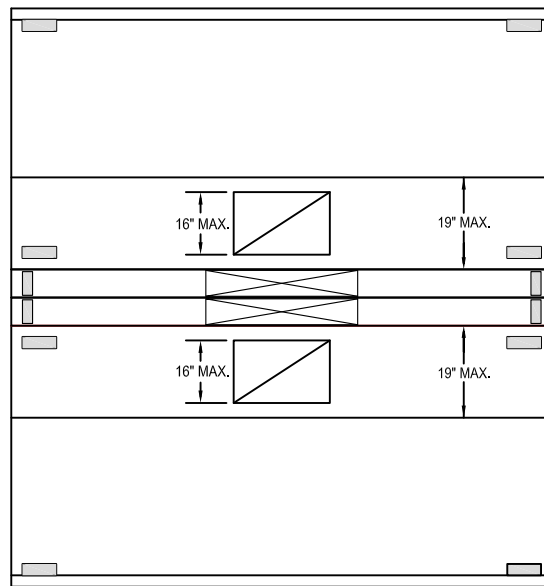

Model: EO-BR
(Exhaust Only with Back Return)

BACK TO BACK ISLAND

SECTION VIEW

LEGEND	
EXHAUST COLLAR	
SUPPLY COLLAR	
HANGER	

PLAN VIEW

HANGER LOCATION