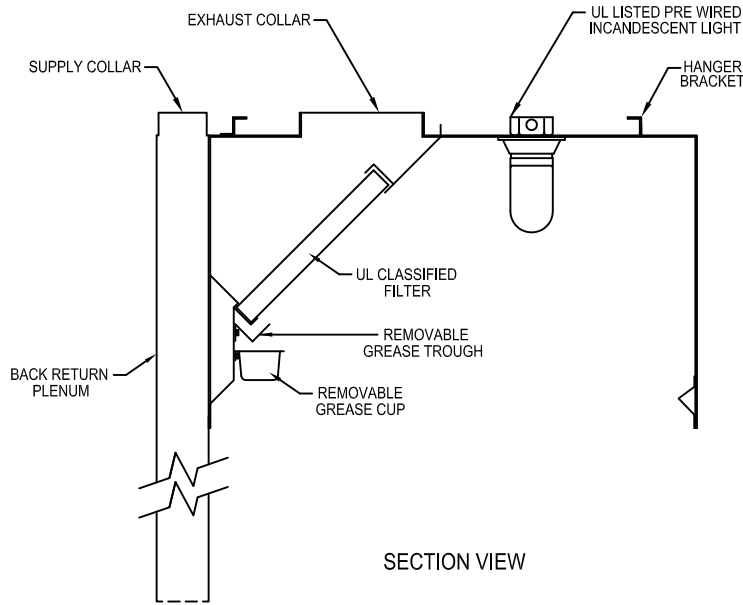

Model: EO-BR  
(Exhaust Only with Back Return)

WALL MOUNTED

SECTION VIEW

LEGEND	
EXHAUST COLLAR	
SUPPLY COLLAR	
HANGER	

PLAN VIEW

HANGER LOCATION