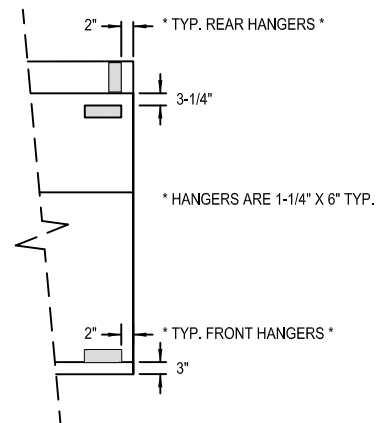

Model: EO-BR  
(Exhaust Only with Back Return)

WALL MOUNTED

SECTION VIEW

LEGEND	
EXHAUST COLLAR	
SUPPLY COLLAR	
HANGER	

PLAN VIEW

HANGER LOCATION