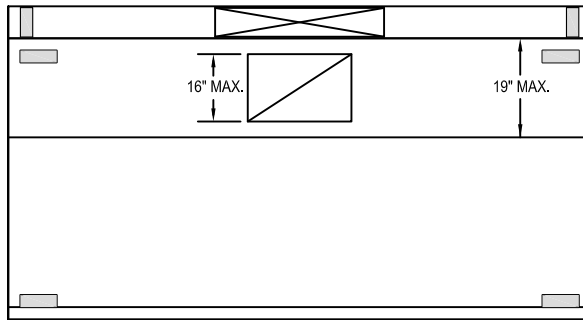

Model: EO-BR  
(Exhaust Only with Back Return)

WALL MOUNTED

SECTION VIEW

LEGEND	
EXHAUST COLLAR	
SUPPLY COLLAR	
HANGER	

PLAN VIEW

HANGER LOCATION