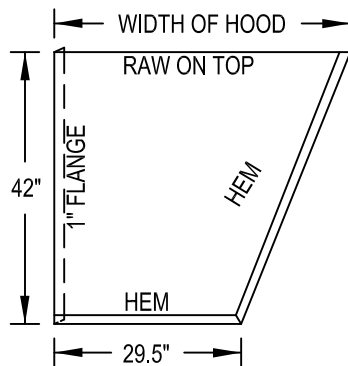

END PANELS

End panels are recommended to be installed to eliminate the effects of cross draft in the kitchen and optimize hood performance.

Standard end panel shown. Custom shapes and sizes are available.