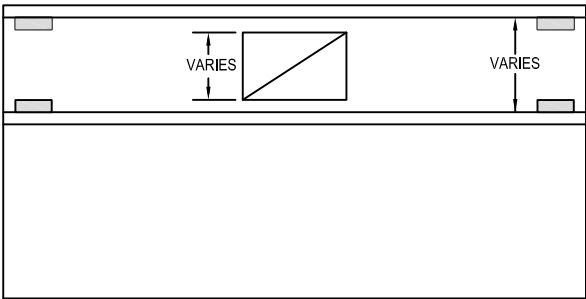

Model: EB
(Eye Brow)

WALL MOUNTED

SECTION VIEW

LEGEND	
EXHAUST COLLAR	
SUPPLY COLLAR	
HANGER	

PLAN VIEW

HANGER LOCATION