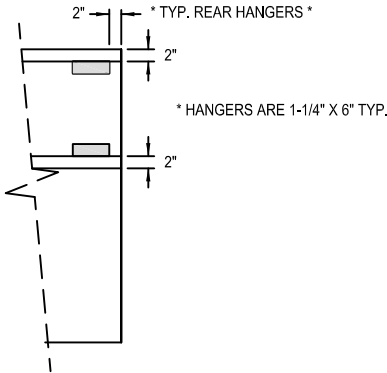

Model: EB
(Eye Brow)

WALL MOUNTED

SECTION VIEW

LEGEND	
EXHAUST COLLAR	
SUPPLY COLLAR	
HANGER	

PLAN VIEW

HANGER LOCATION