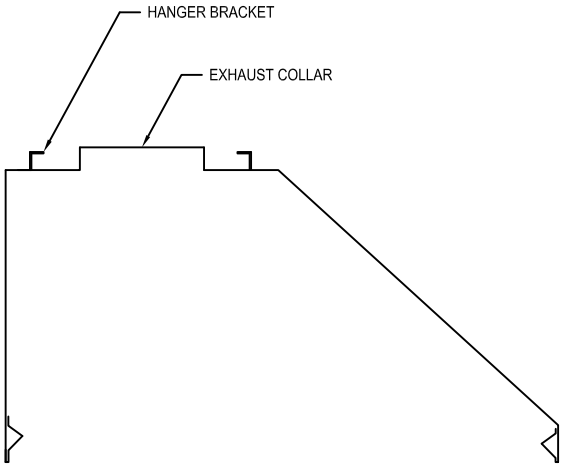

Model: EB
(Eye Brow)

WALL MOUNTED

SECTION VIEW

LEGEND	
EXHAUST COLLAR	
SUPPLY COLLAR	
HANGER	

PLAN VIEW

HANGER LOCATION