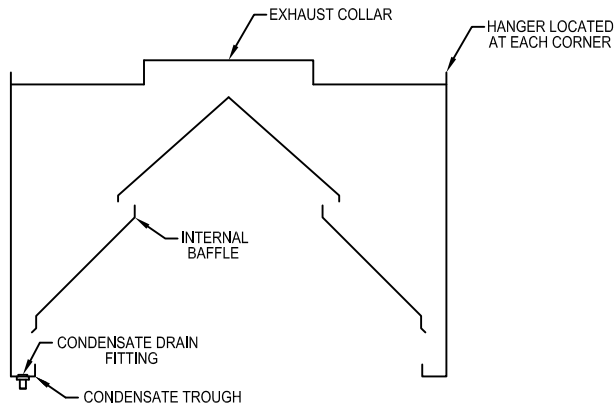

Model: CH3
(Condensate Hood)

WALL MOUNTED

SECTION VIEW

LEGEND	
EXHAUST COLLAR	
SUPPLY COLLAR	
HANGER	

PLAN VIEW

HANGER LOCATION