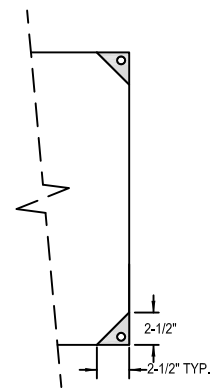

Model: CH3
(Condensate Hood)

WALL MOUNTED

SECTION VIEW

LEGEND	
EXHAUST COLLAR	
SUPPLY COLLAR	
HANGER	

PLAN VIEW

HANGER LOCATION