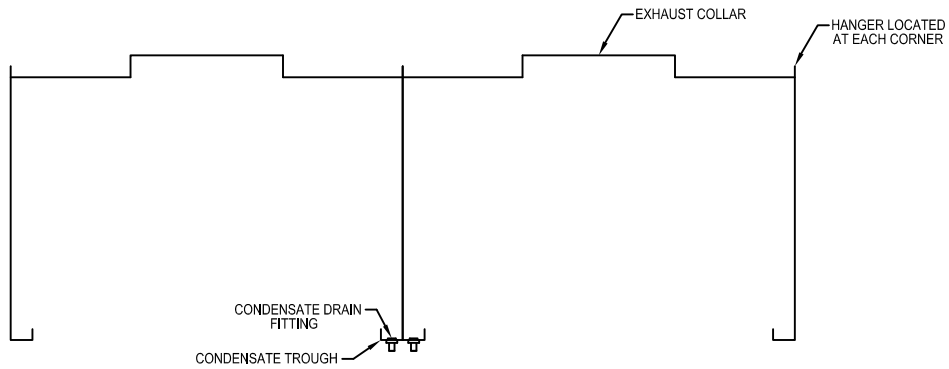

Model: CH1  
(Condensate Hood)

BACK TO BACK ISLAND

SECTION VIEW

LEGEND	
EXHAUST COLLAR	
SUPPLY COLLAR	
HANGER	

PLAN VIEW

HANGER LOCATION