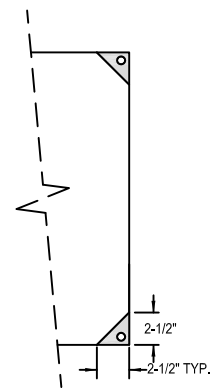

Model: CH1
(Condensate Hood)

WALL MOUNTED

SECTION VIEW

LEGEND	
EXHAUST COLLAR	
SUPPLY COLLAR	
HANGER	

PLAN VIEW

HANGER LOCATION