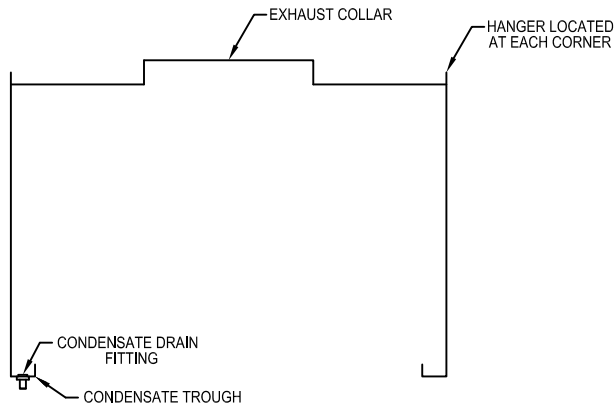

Model: CH1
(Condensate Hood)

WALL MOUNTED

SECTION VIEW

LEGEND	
EXHAUST COLLAR	
SUPPLY COLLAR	
HANGER	

PLAN VIEW

HANGER LOCATION