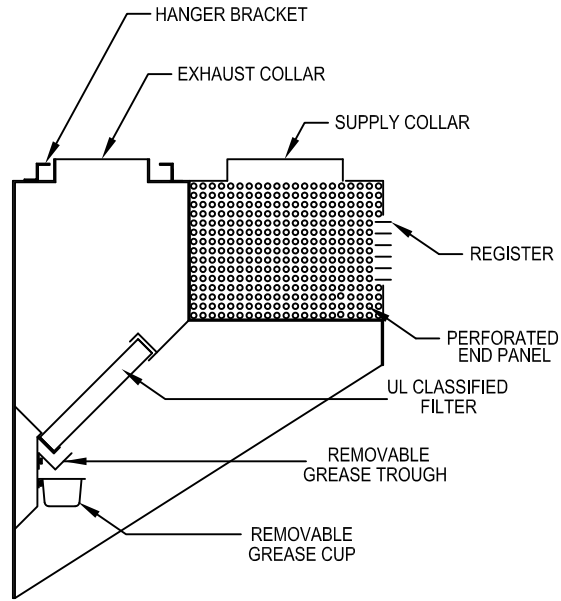

Model: BSTF  
(Back Shelf Tri-Flow)

WALL MOUNTED

SECTION VIEW

PLAN VIEW

HANGER LOCATION