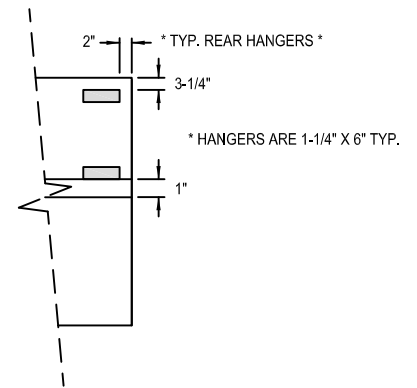

Model: BSTF  
(Back Shelf Tri-Flow)

WALL MOUNTED

SECTION VIEW

PLAN VIEW

HANGER LOCATION