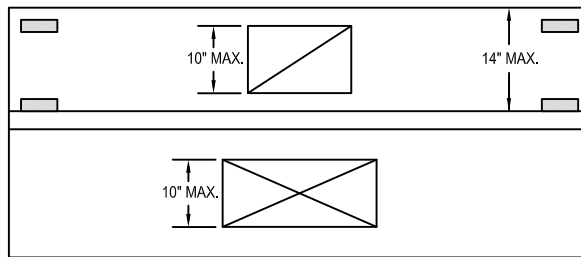

Model: BSTF  
(Back Shelf Tri-Flow)

WALL MOUNTED

SECTION VIEW

PLAN VIEW

HANGER LOCATION