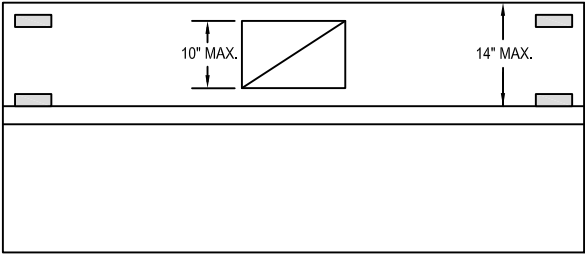

Model: BPS  
(Back Shelf Plate Shelf)

WALL MOUNTED

SECTION VIEW

LEGEND	
EXHAUST COLLAR	
SUPPLY COLLAR	
HANGER	

PLAN VIEW

HANGER LOCATION