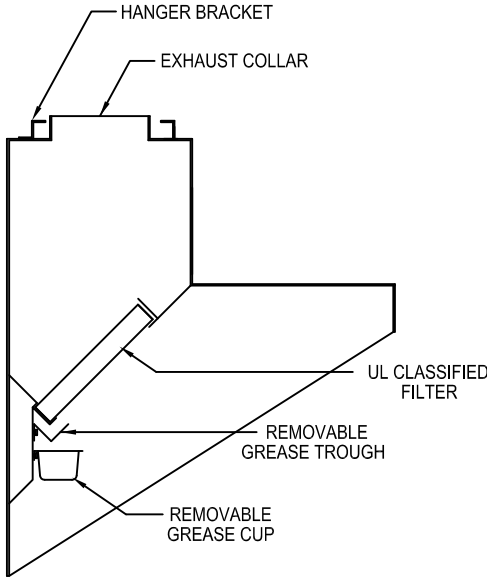

Model: BPS  
(Back Shelf Plate Shelf)

WALL MOUNTED

SECTION VIEW

LEGEND	
EXHAUST COLLAR	
SUPPLY COLLAR	
HANGER	

PLAN VIEW

HANGER LOCATION