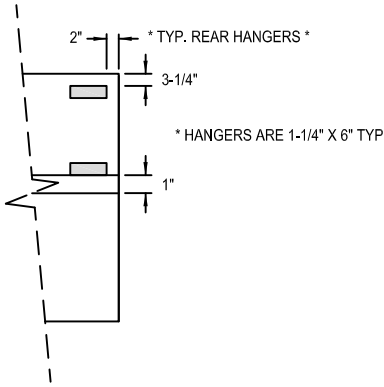

Model: BPS  
(Back Shelf Plate Shelf)

WALL MOUNTED

SECTION VIEW

LEGEND	
EXHAUST COLLAR	
SUPPLY COLLAR	
HANGER	

PLAN VIEW

HANGER LOCATION