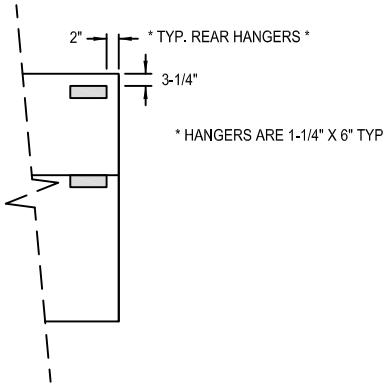

Model: BS  
(Back Shelf)

WALL MOUNTED

SECTION VIEW

LEGEND	
EXHAUST COLLAR	
SUPPLY COLLAR	
HANGER	

PLAN VIEW

HANGER LOCATION