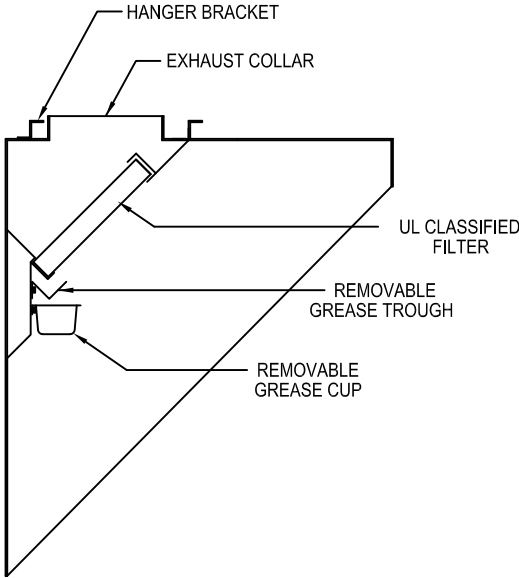

Model: BS  
(Back Shelf)

WALL MOUNTED

SECTION VIEW

LEGEND	
EXHAUST COLLAR	
SUPPLY COLLAR	
HANGER	

PLAN VIEW

HANGER LOCATION