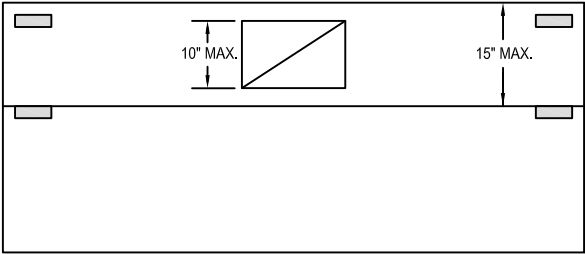

Model: BS  
(Back Shelf)

WALL MOUNTED

SECTION VIEW

LEGEND	
EXHAUST COLLAR	
SUPPLY COLLAR	
HANGER	

PLAN VIEW

HANGER LOCATION