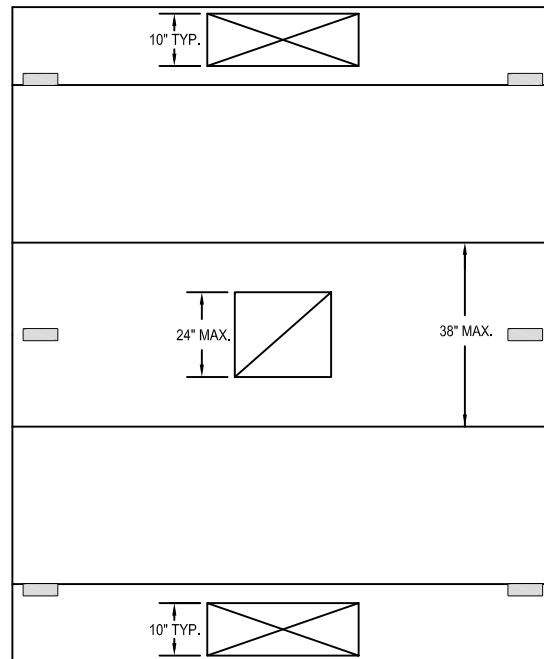

Model: SC
(Short Circuit)

V-BANK ISLAND STYLE

SECTION VIEW

PLAN VIEW

HANGER LOCATION

LEGEND	
EXHAUST COLLAR	
SUPPLY COLLAR	
HANGER	