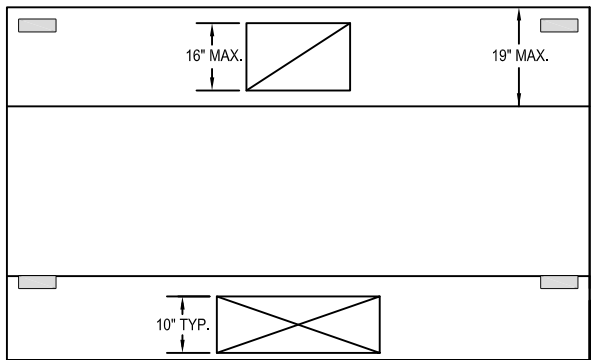

Model: SC
(Short Circuit)

WALL MOUNTED

SECTION VIEW

PLAN VIEW

HANGER LOCATION