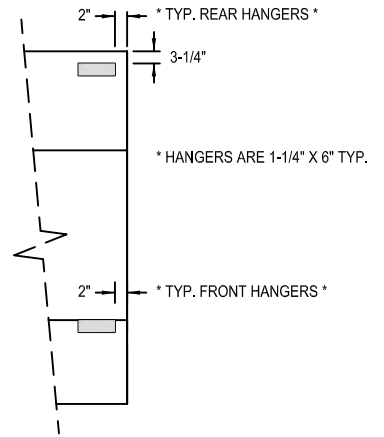

Model: SC
(Short Circuit)

WALL MOUNTED

SECTION VIEW

PLAN VIEW

HANGER LOCATION